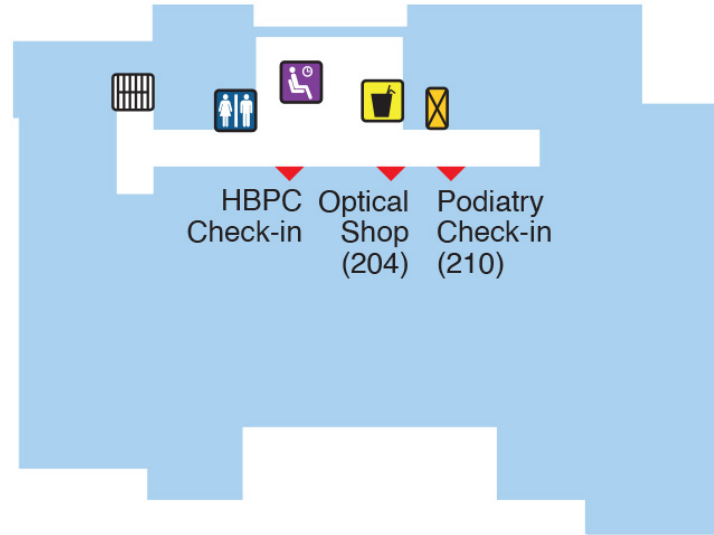

### Building 55 First Floor

---

#### Legend

- |  |   |
|--|---|
|  Information Desk |  Elevator  |
|  Stairs           |  Restrooms |
|  Waiting Room     |   |

### Legend

---

- |  |   |
|--|---|
|  Elevator     |  Restrooms |
|  Stairs       |  Vending   |
|  Waiting Room |   |

### Legend

---

 Stairs

 Elevator

 Restrooms