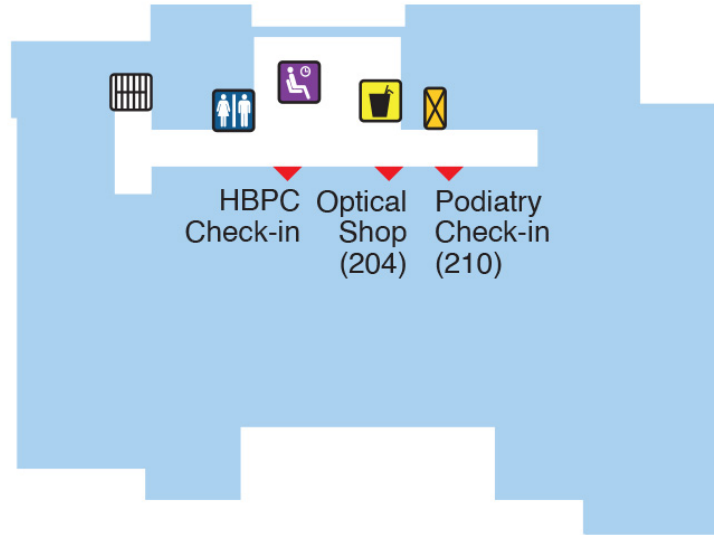

Building 55

First

Building 55 First Floor

Legend

- | | |
|--|---|
|  Information Desk |  Elevator |
|  Stairs |  Restrooms |
|  Waiting Room | |

Second

Building 55 Second Floor

Legend

- | | |
|--|---|
|  Elevator |  Restrooms |
|  Stairs |  Vending |
|  Waiting Room | |

Third

Building 55 Third Floor

Legend

 Stairs

 Elevator

 Restrooms