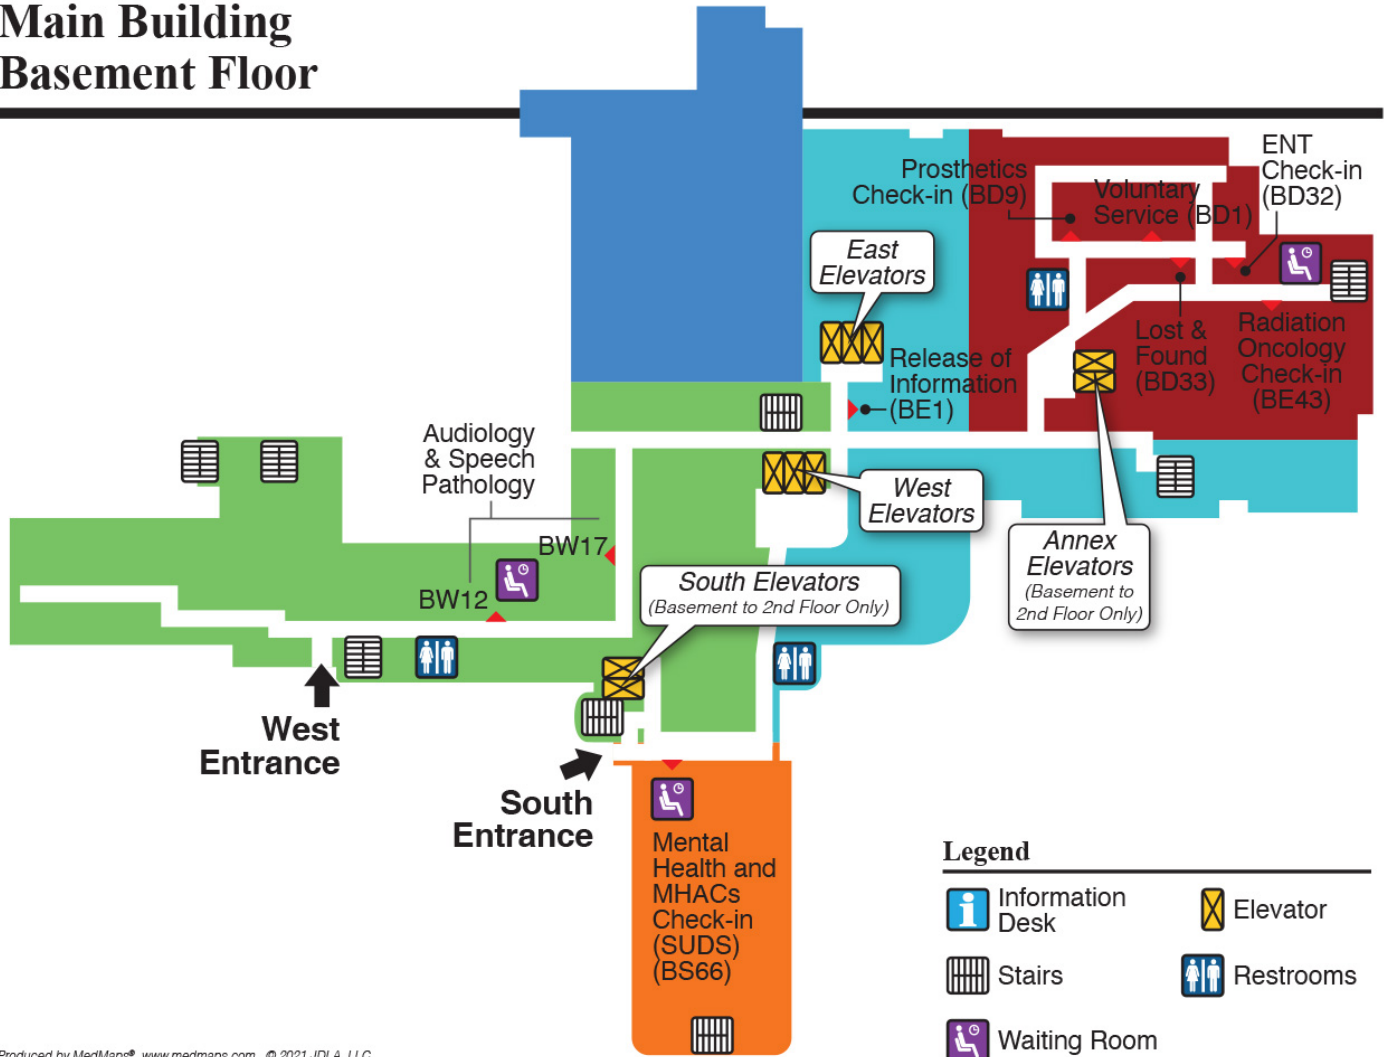

Building 1 (Main Building)

Basement

Main Building Basement Floor

Legend

- | | |
|------------------|-----------|
| Information Desk | Elevator |
| Stairs | Restrooms |
| Waiting Room | |

First

Main Building First Floor

Legend

-  Information Desk
-  Stairs
-  Waiting Room
-  Elevator
-  Restrooms
-  Emergency Department
-  Vending
-  ATM
-  Patriot Brew

Second

Main Building Second Floor

Third

Main Building Third Floor

Legend

Fifth

Main Building Fifth Floor

Legend

-  Elevator
-  Restrooms
-  Stairs
-  Vending
-  Waiting Room

Sixth

Main Building Sixth Floor

Legend

- | | |
|--|--|
|  Elevator |  Restrooms |
|  Stairs |  Nurses Station |
|  Waiting Room |  Vending |

Seventh

Main Building Seventh Floor

Legend

- | | |
|--|--|
|  Elevator |  Restrooms |
|  Stairs |  Nurses Station |
|  Waiting Room |  Vending |

Eighth

Main Building Eighth Floor

Legend

- | | |
|--|--|
|  Elevator |  Restrooms |
|  Stairs |  Nurses Station |
|  Waiting Room |  Vending |