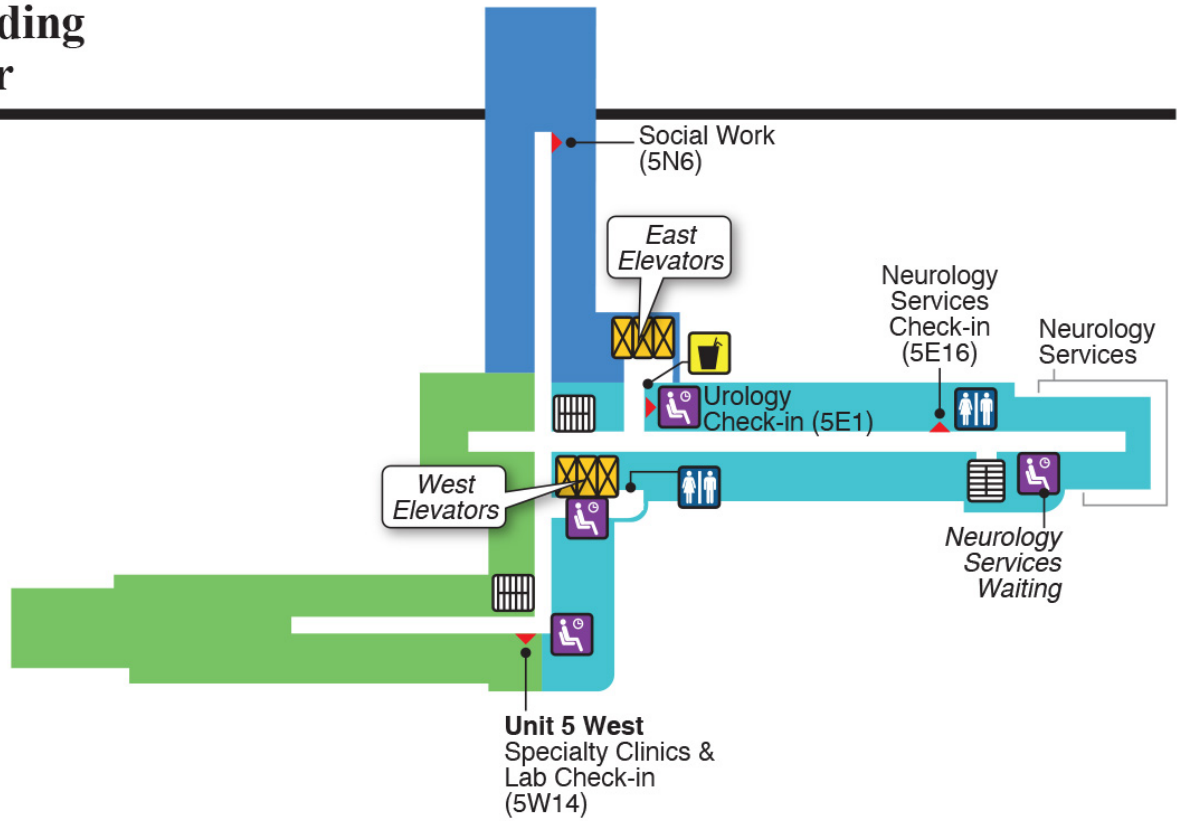

Legend

-  Information Desk
-  Stairs
-  Waiting Room
-  Elevator
-  Restrooms
-  Emergency Department
-  Vending
-  ATM
-  Patriot Brew

Second

Main Building Second Floor

Third

Main Building Third Floor

Legend

- | | |
|--|---|
|  Elevator |  Restrooms |
|  Stairs |  Vending |
|  Waiting Room |  Restricted Access |

Fourth

Main Building Fourth Floor

Legend

 Elevator	 Restrooms
 Stairs	 Nurses Station
 Waiting Room	 Restricted Access

Fifth

Main Building Fifth Floor

Legend

-  Elevator
-  Restrooms
-  Stairs
-  Vending
-  Waiting Room

Sixth

Main Building Sixth Floor

Legend

- | | |
|--|--|
|  Elevator |  Restrooms |
|  Stairs |  Nurses Station |
|  Waiting Room |  Vending |

Seventh

Main Building Seventh Floor

Legend

- | | |
|--|--|
|  Elevator |  Restrooms |
|  Stairs |  Nurses Station |
|  Waiting Room |  Vending |

Eighth

Main Building Eighth Floor

Legend

- | | |
|--|--|
|  Elevator |  Restrooms |
|  Stairs |  Nurses Station |
|  Waiting Room |  Vending |