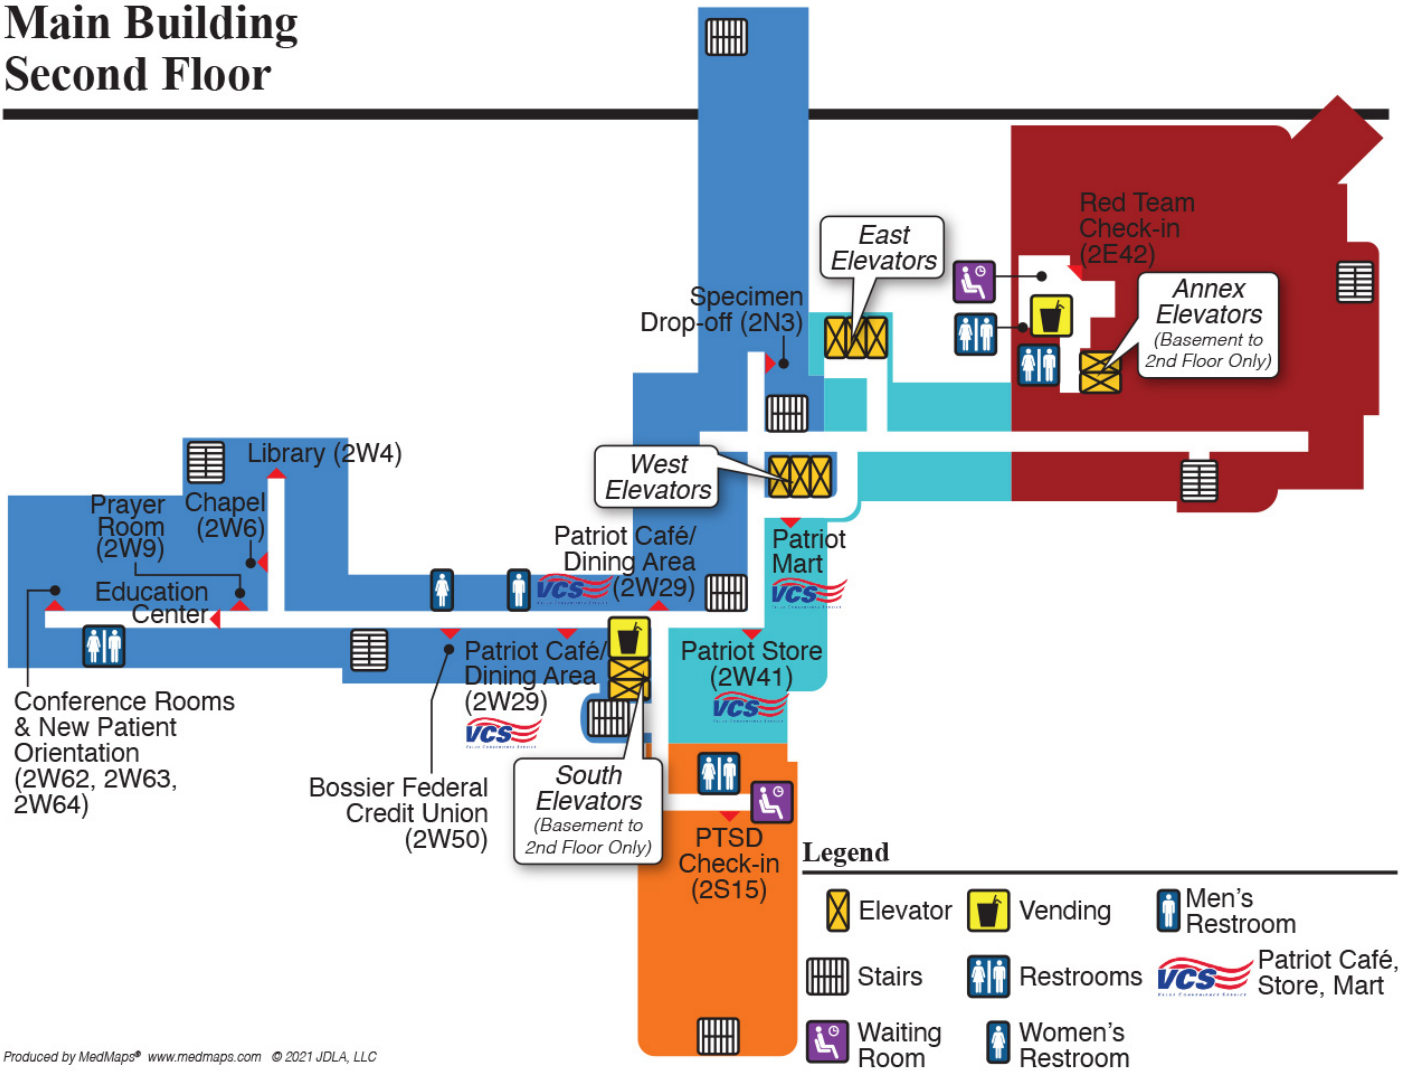

Building 1 (Main Building)

Basement

Main Building Basement Floor

Legend

- | | |
|------------------|-----------|
| Information Desk | Elevator |
| Stairs | Restrooms |
| Waiting Room | |

First

Main Building First Floor

Legend

-  Information Desk
-  Stairs
-  Waiting Room
-  Elevator
-  Restrooms
-  Emergency Department
-  Vending
-  ATM
-  Patriot Brew

Second

Main Building Second Floor

Third

Main Building Third Floor

Legend

- | | |
|--|---|
|  Elevator |  Restrooms |
|  Stairs |  Vending |
|  Waiting Room |  Restricted Access |

Fourth

Main Building Fourth Floor

Legend

 Elevator	 Restrooms
 Stairs	 Nurses Station
 Waiting Room	 Restricted Access

Fifth

Main Building Fifth Floor

Legend

-  Elevator
-  Restrooms
-  Stairs
-  Vending
-  Waiting Room

Sixth

Main Building Sixth Floor

Legend

- | | |
|--|--|
|  Elevator |  Restrooms |
|  Stairs |  Nurses Station |
|  Waiting Room |  Vending |