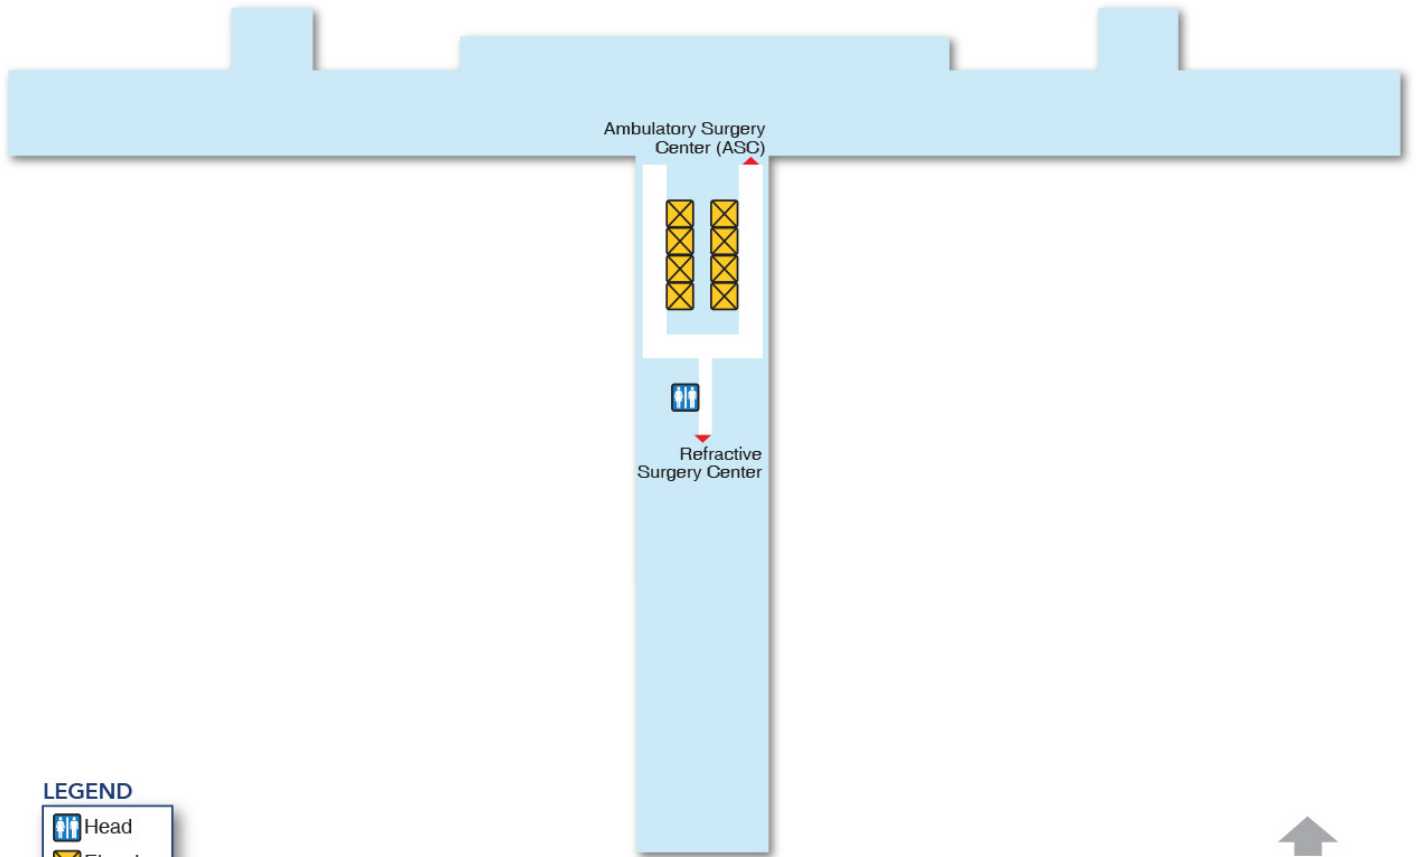

LEGEND

-  Restroom
-  Elevator

Produced 2015

Sixth Deck

Building 3
6th Deck

LEGEND

Produced 2015

Seventh Deck