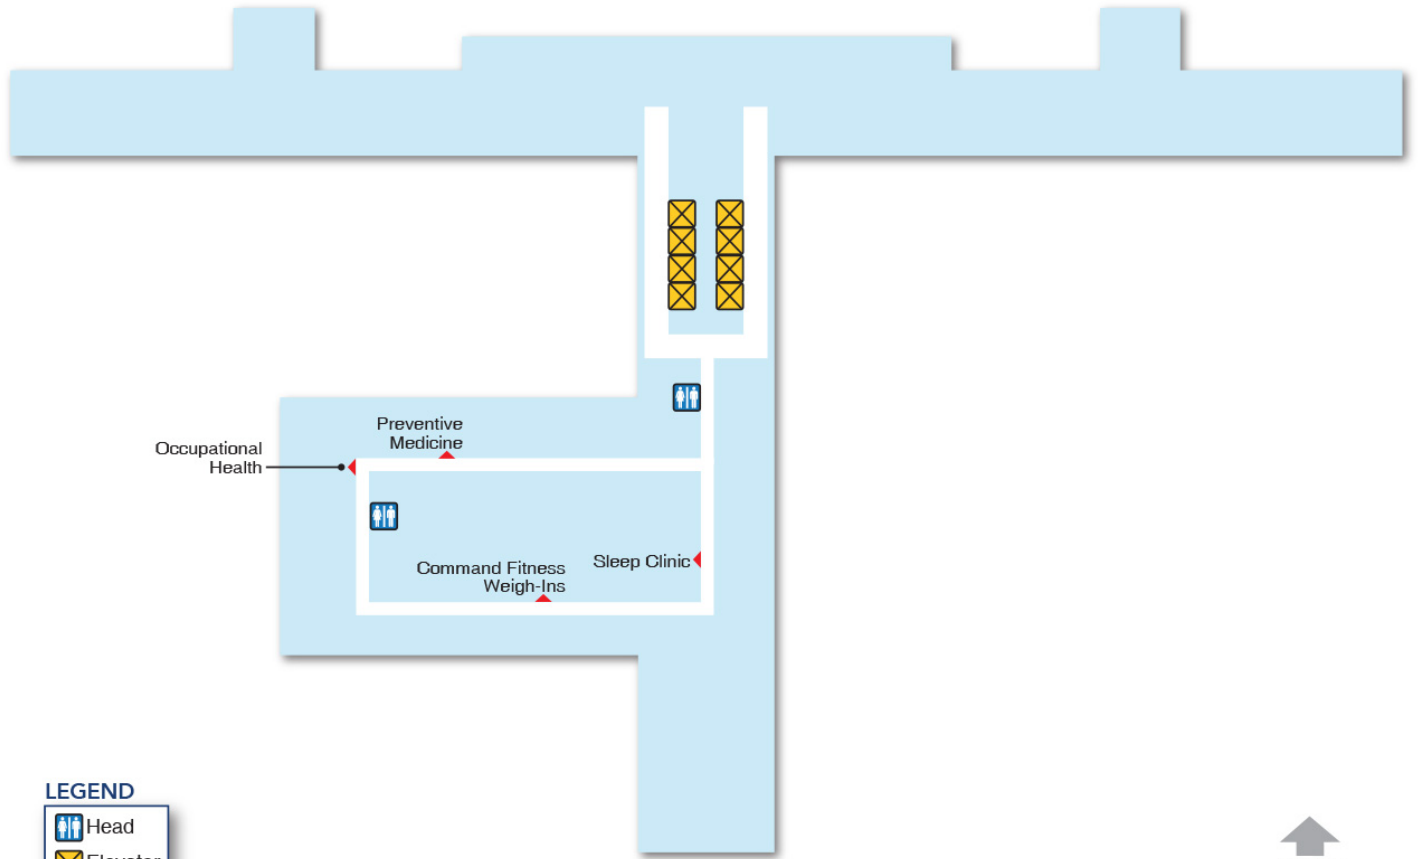

LEGEND

-  Restroom
-  Elevator

Produced 2015

Sixth Deck

Building 3
6th Deck

LEGEND

Produced 2015

Seventh Deck