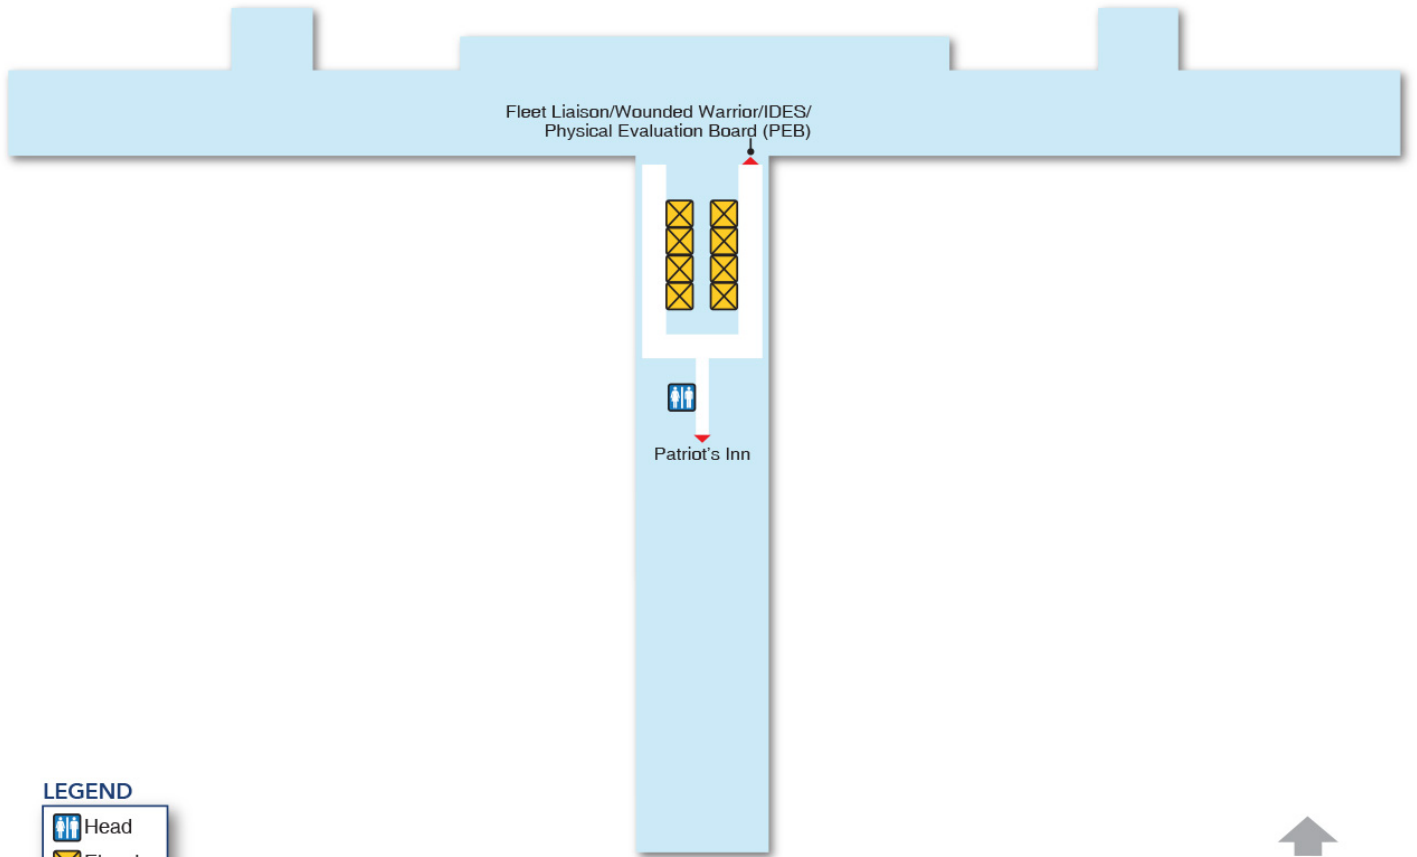

Seventh Deck

Building 3
7th Deck

LEGEND

Produced 2015