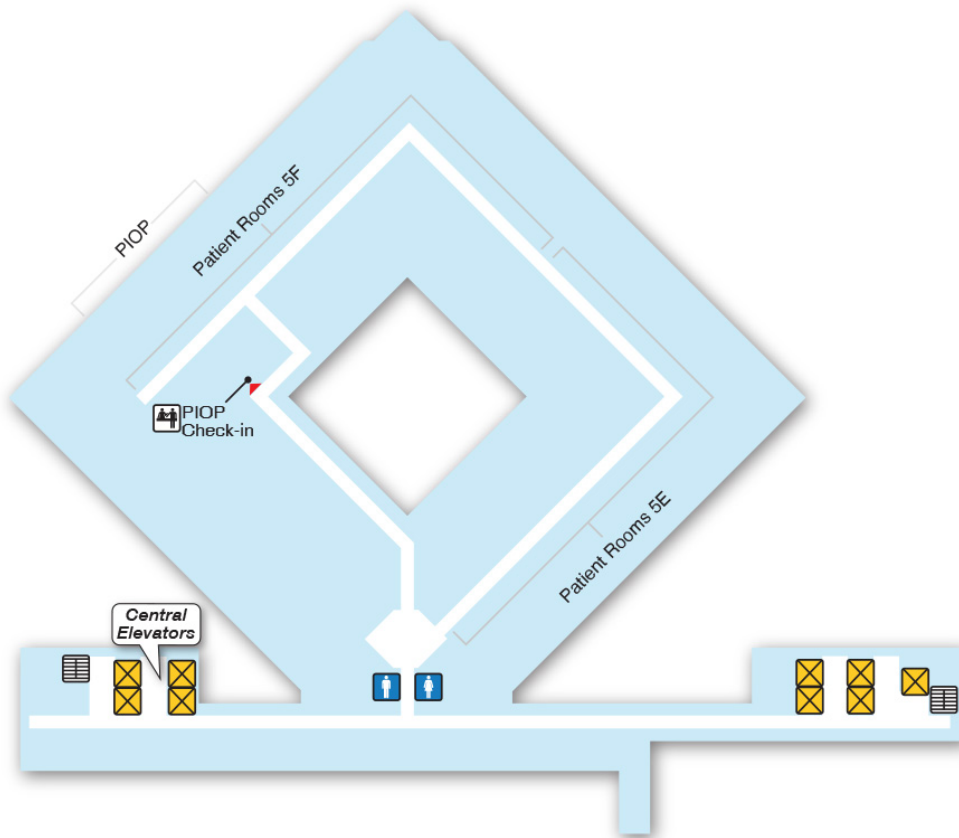

## LEGEND

Head	Men's Head	Waiting Area
Stairs	Elevator	Vending

Produced 2016

# Fifth Deck

**Building 2**  
**5<sup>th</sup> Deck**