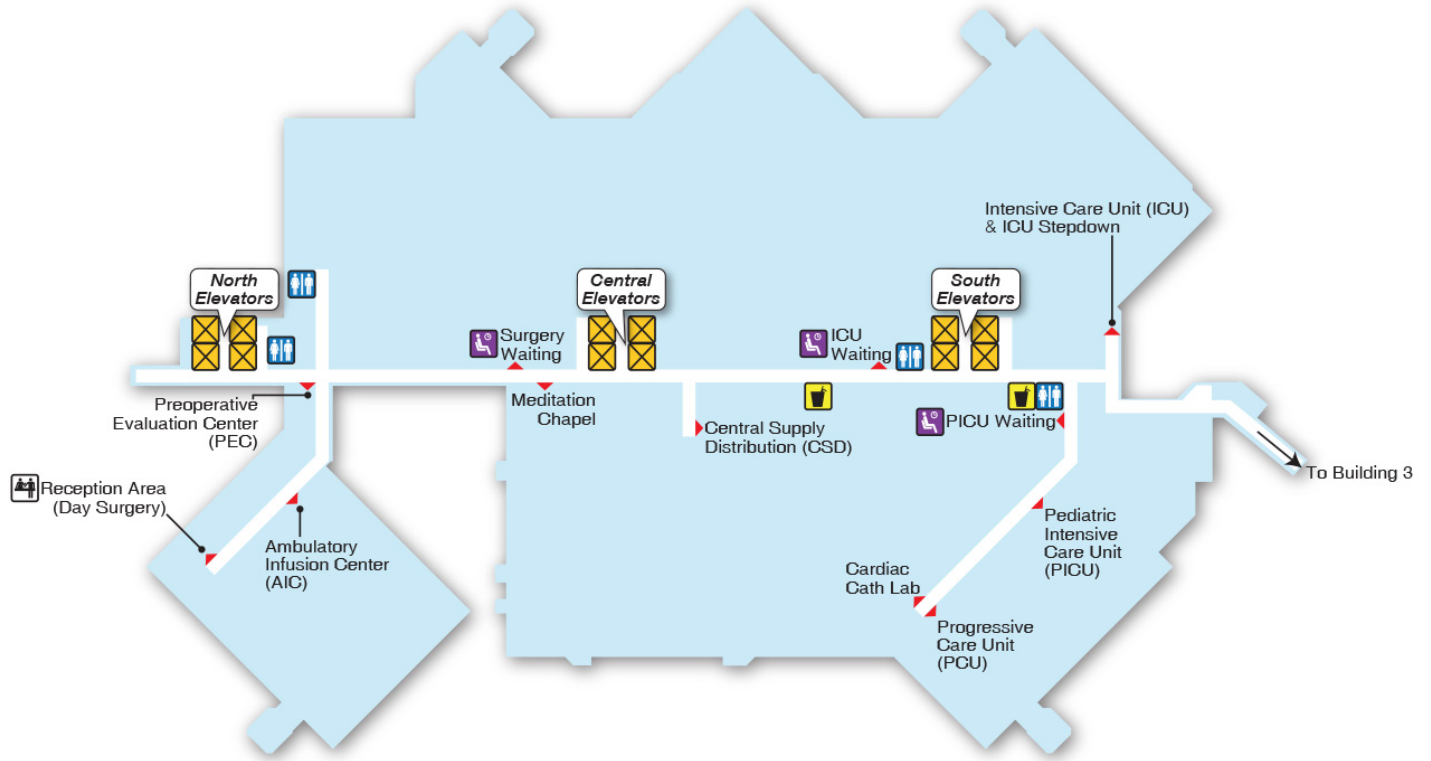

# Third Deck

**Building 2**  
**3<sup>rd</sup> Deck**

## LEGEND

Head	Men's Head	Waiting Area
Stairs	Elevator	Vending

Produced 2016