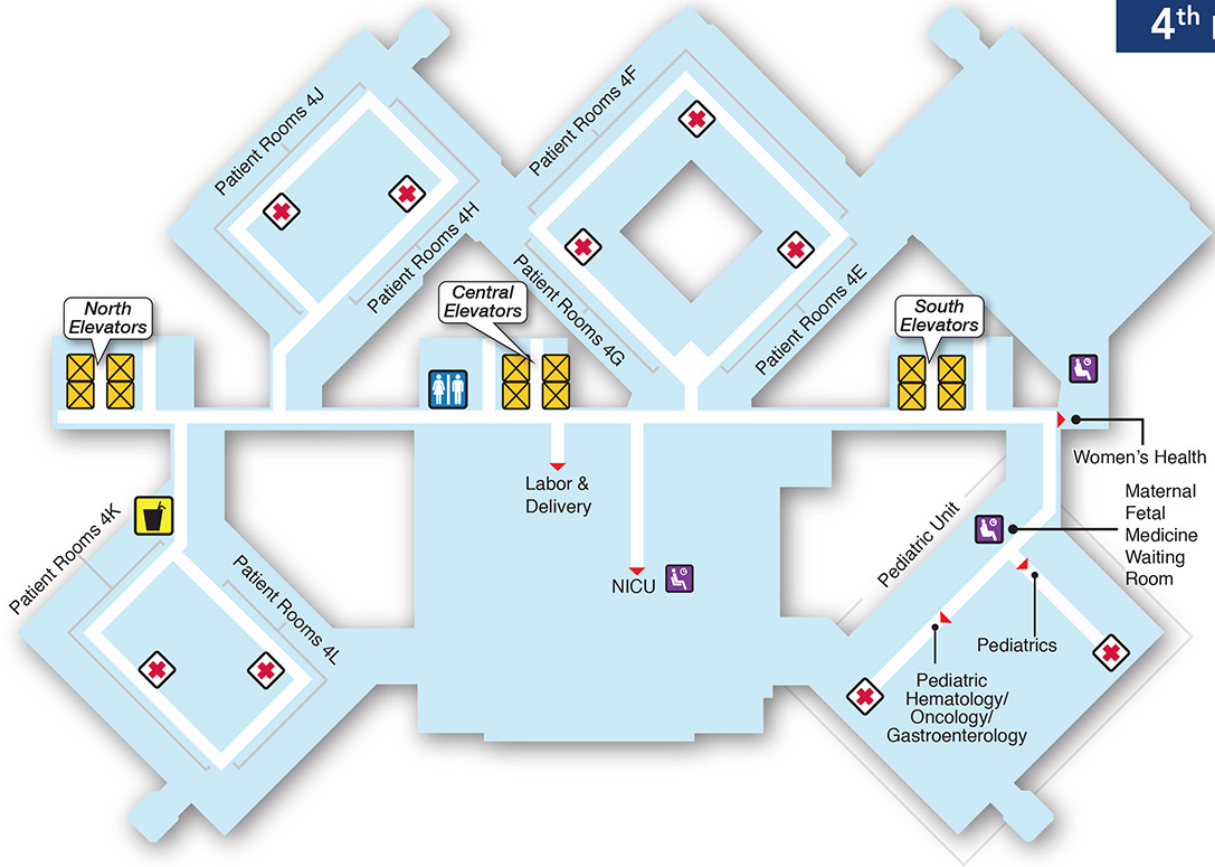

## LEGEND

	Head		Waiting Area		Vending
	Stairs		Elevator		Check-in

Produced 2015

# Fourth Deck

**Building 2**  
**4<sup>th</sup> Deck**

## LEGEND

Head	Men's Head	Waiting Area
Stairs	Elevator	Vending

Produced 2016