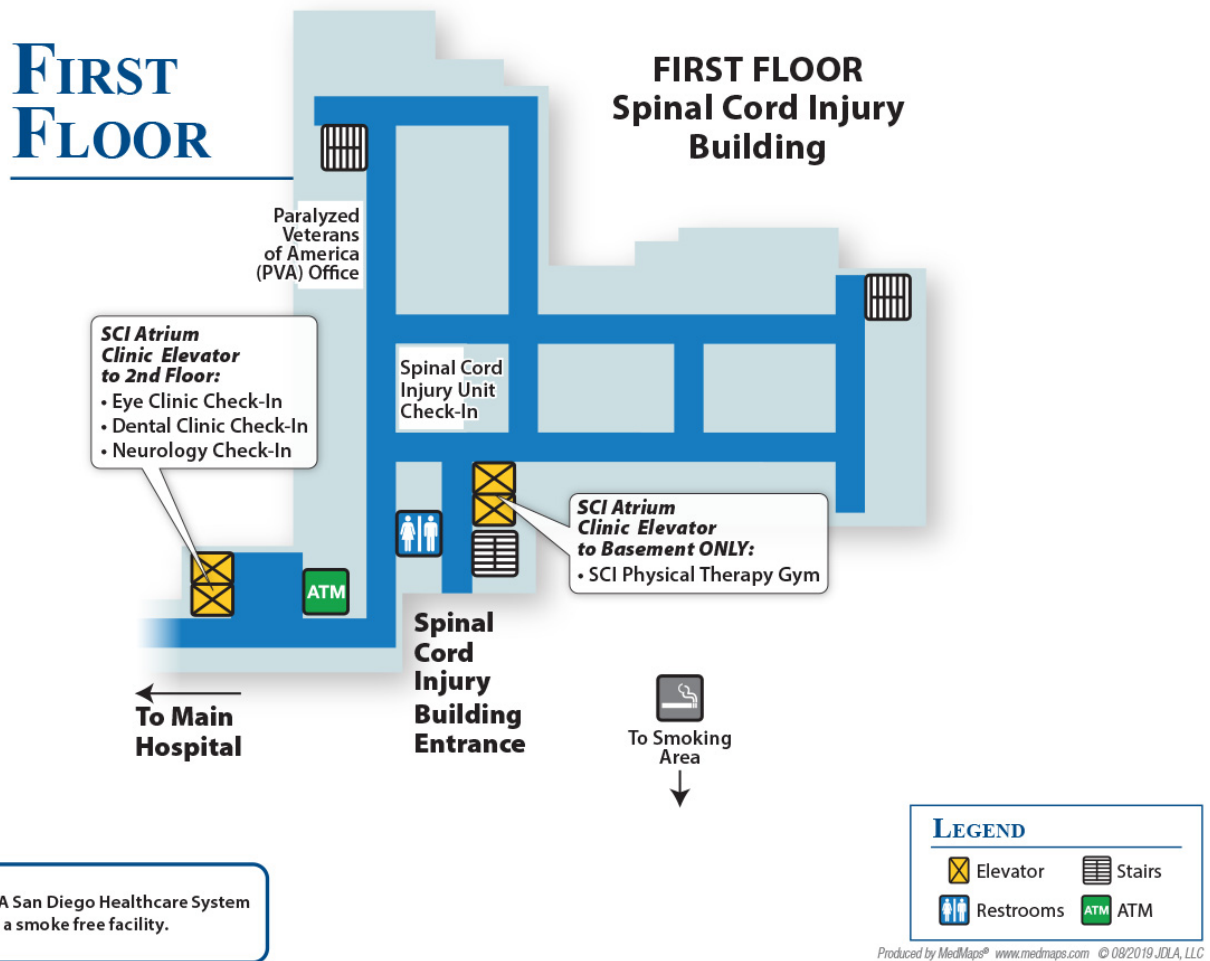

Spinal Cord Injury Building

First Floor (1)

Second Floor (2) SCI Atrium Clinics

SECOND FLOOR

SECOND FLOOR
Spinal Cord Injury
Building II
SCI Atrium Clinics

LEGEND

Elevator	Stairs	Men's Restrooms
Restrooms	Women's Restrooms	

VA San Diego Healthcare System is a smoke free facility.