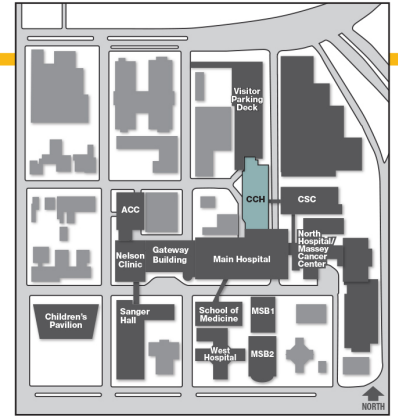

Critical Care Hospital

Critical Care Hospital Basement

Critical Care Hospital (CCH)

- Legend
- Elevators
 - Staff Elevators
 - Stairs

Critical Care Hospital Ground Floor

Legend

- Elevators
 - Staff Elevators
 - Stairs
 - Escalators
 - Security
 - Patient Registration
 - Information
 - Restrooms
 - Waiting Area
 - Restricted Access
- ↑ NORTH

Critical Care Hospital (CCH)

Critical Care Hospital First Floor

- Legend**
- Elevators
 - Staff Elevators
 - Stairs
 - Escalators
 - Information
 - Restrooms
 - Waiting Area
 - Pay Phone

Critical Care Hospital (CCH)

Critical Care Hospital Second Floor

Critical Care Hospital (CCH)

- Legend**
- Elevators
 - Staff Elevators
 - Stairs
 - Restrooms
 - Waiting Area
 - Nurses Station

Critical Care Hospital Third Floor

Critical Care Hospital (CCH)

Legend

- Information
- Waiting Room
- Elevators
- Staff Elevators
- Stairs
- Restrooms
- Cafeteria/Dining
- ATM
- Live Music
- Valet
- You Are Here/
Kiosk Location

Gateway Building First Floor

Gateway Building