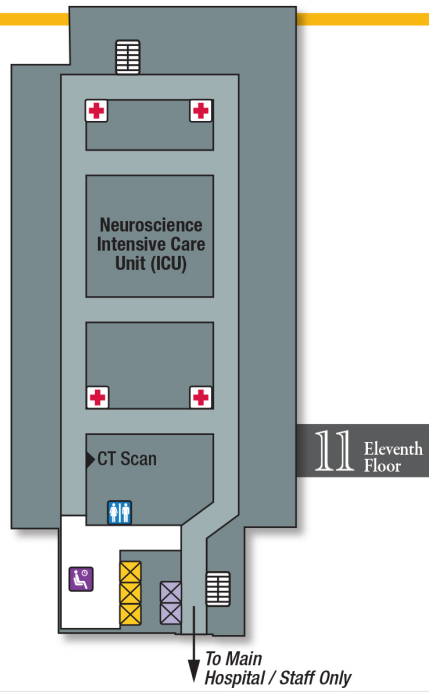

Critical Care Hospital (CCH)

Legend

- Elevators
 - Staff Elevators
 - Stairs
 - Restrooms
 - Waiting Area
 - Nurses Station
 - Patient Registration
- NORTH ↑

Critical Care Hospital Ninth Floor

Critical Care Hospital (CCH)

Legend

- Elevators
 - Staff Elevators
 - Stairs
 - Restrooms
 - Waiting Area
 - Nurses Station
 - Patient Registration
- NORTH ↑

Critical Care Hospital Tenth Floor

Critical Care Hospital (CCH)

- Legend**
- Elevators
 - Staff Elevators
 - Stairs
 - Restrooms
 - Waiting Rooms
 - Nurses Station

Critical Care Hospital Eleventh Floor

Critical Care Hospital (CCH)

- Legend
- Elevators
 - Staff Elevators
 - Stairs
 - Restrooms
 - Waiting Rooms
 - Nurses Station

Gateway Building Ground Floor

Gateway Building

Legend

- Information
- Waiting Room
- Elevators
- Staff Elevators
- Stairs
- Restrooms
- Cafeteria/Dining
- ATM
- Live Music
- Valet
- You Are Here/
Kiosk Location

Gateway Building First Floor

Gateway Building