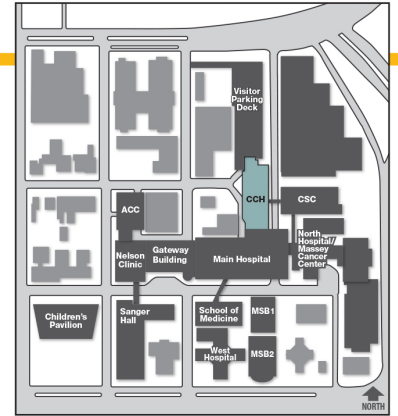

Critical Care Hospital (CCH)

Legend

- Elevators
 - Staff Elevators
 - Stairs
 - Restrooms
 - Waiting Area
 - Nurses Station
 - Patient Registration
- NORTH ↑

Critical Care Hospital Ninth Floor

Critical Care Hospital (CCH)

Legend

- Elevators
 - Staff Elevators
 - Stairs
 - Restrooms
 - Waiting Area
 - Nurses Station
 - Patient Registration
- NORTH ↑

Critical Care Hospital Tenth Floor

Critical Care Hospital (CCH)

- Legend**
- Elevators
 - Staff Elevators
 - Stairs
 - Restrooms
 - Waiting Rooms
 - Nurses Station

Critical Care Hospital Eleventh Floor

Critical Care Hospital (CCH)

- Legend
- Elevators
 - Staff Elevators
 - Stairs
 - Restrooms
 - Waiting Rooms
 - Nurses Station

Gateway Building Ground Floor

Gateway Building

Legend

- Information
- Waiting Room
- Elevators
- Staff Elevators
- Stairs
- Restrooms
- Cafeteria/Dining
- ATM
- Live Music
- Valet
- You Are Here/
Kiosk Location

Gateway Building First Floor

Gateway Building