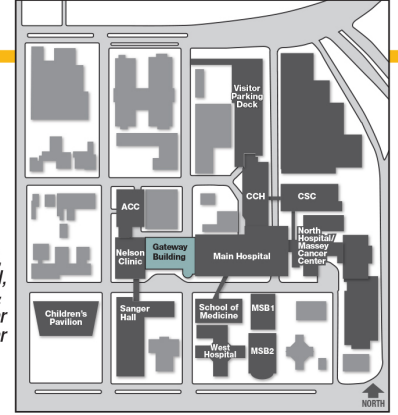

Legend

- Elevators
 - Staff Elevators
 - Stairs
 - Restrooms
 - Waiting Area
 - Nurses Station
 - Patient Registration
- NORTH ↑

Critical Care Hospital Tenth Floor

Critical Care Hospital (CCH)

- Legend**
- Elevators
 - Staff Elevators
 - Stairs
 - Restrooms
 - Waiting Rooms
 - Nurses Station

Critical Care Hospital Eleventh Floor

Critical Care Hospital (CCH)

- Legend
- Elevators
 - Staff Elevators
 - Stairs
 - Restrooms
 - Waiting Rooms
 - Nurses Station

Gateway Building Ground Floor

Gateway Building

Legend

- Information
- Waiting Room
- Elevators
- Staff Elevators
- Stairs
- Restrooms
- Cafeteria/Dining
- ATM
- Live Music
- Valet
- You Are Here/
Kiosk Location

Gateway Building First Floor

Gateway Building

- Legend**
- Elevators
 - Staff Elevators
 - Stairs
 - Restrooms
 - Waiting Area
 - Patient Registration
 - Restricted Access
- NORTH ↑

Main Hospital First Floor

Main Hospital

- Legend**
- Elevators
 - Staff Elevators
 - Stairs
 - Restrooms
 - Cafeteria/Dining
 - Café
 - Vending