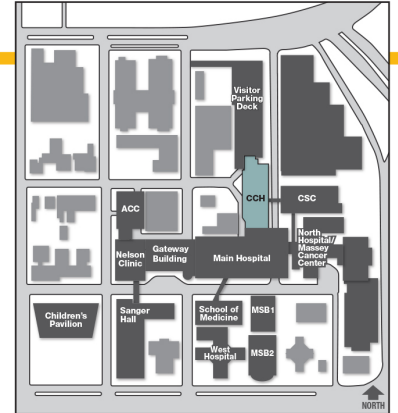

Critical Care Hospital

Critical Care Hospital Basement

Critical Care Hospital (CCH)

- Legend
- Elevators
 - Staff Elevators
 - Stairs

Critical Care Hospital Ground Floor

Legend

- Elevators
 - Staff Elevators
 - Stairs
 - Escalators
 - Security
 - Patient Registration
 - Information
 - Restrooms
 - Waiting Area
 - Restricted Access
- ↑ NORTH

Critical Care Hospital (CCH)

Critical Care Hospital First Floor

- Legend**
- Elevators
 - Staff Elevators
 - Stairs
 - Escalators
 - Information
 - Restrooms
 - Waiting Area
 - Pay Phone

Critical Care Hospital (CCH)

Legend

- Information
- Waiting Room
- Elevators
- Staff Elevators
- Stairs
- Restrooms
- Cafeteria/Dining
- ATM
- Live Music
- Valet
- You Are Here/
Kiosk Location

Gateway Building First Floor

Gateway Building

- Legend**
- Elevators
 - Staff Elevators
 - Stairs
 - Restrooms
 - Waiting Area
 - Patient Registration
 - Restricted Access
- NORTH ↑

Main Hospital First Floor

Main Hospital

- Legend**
- Elevators
 - Staff Elevators
 - Stairs
 - Restrooms
 - Cafeteria/Dining
 - Café
 - Vending