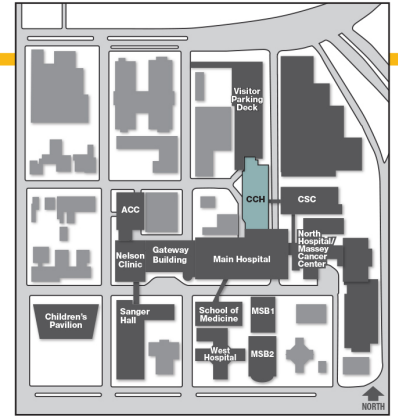

Critical Care Hospital Second Floor

Critical Care Hospital (CCH)

- Legend**
- Elevators
 - Staff Elevators
 - Stairs
 - Restrooms
 - Waiting Area
 - Nurses Station

Critical Care Hospital Third Floor

Critical Care Hospital (CCH)

- Legend**
- Elevators
 - Staff Elevators
 - Stairs
 - Restrooms
 - Waiting Rooms
 - Nurses Station

Critical Care Hospital Fourth Floor

Critical Care Hospital (CCH)

Legend

- Elevators
 - Staff Elevators
 - Stairs
 - Restrooms
 - Waiting Area
 - Nurses Station
 - Patient Registration
- NORTH ↑

Legend

- Information
- Waiting Room
- Elevators
- Staff Elevators
- Stairs
- Restrooms
- Cafeteria/Dining
- ATM
- Live Music
- Valet
- You Are Here/
Kiosk Location

Gateway Building First Floor

Gateway Building

- Legend**
- Elevators
 - Staff Elevators
 - Stairs
 - Restrooms
 - Waiting Area
 - Patient Registration
 - Restricted Access
- NORTH ↑

Main Hospital First Floor

Main Hospital

- Legend**
- Elevators
 - Staff Elevators
 - Stairs
 - Restrooms
 - Cafeteria/Dining
 - Café
 - Vending