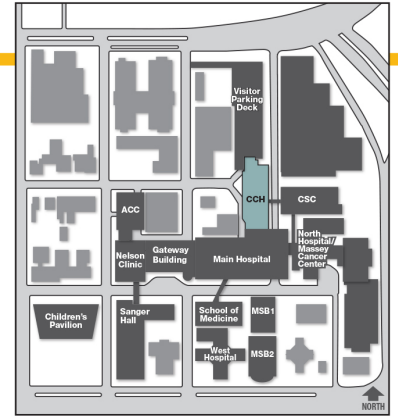

Critical Care Hospital Second Floor

Critical Care Hospital (CCH)

- Legend**
- Elevators
 - Staff Elevators
 - Stairs
 - Restrooms
 - Waiting Area
 - Nurses Station

Critical Care Hospital Third Floor

Critical Care Hospital (CCH)

- Legend**
- Elevators
 - Staff Elevators
 - Stairs
 - Restrooms
 - Waiting Rooms
 - Nurses Station

Critical Care Hospital Fourth Floor

Critical Care Hospital (CCH)

Legend

- Elevators
 - Staff Elevators
 - Stairs
 - Restrooms
 - Waiting Area
 - Nurses Station
 - Patient Registration
- NORTH ↑

Critical Care Hospital Fifth Floor

Critical Care Hospital (CCH)

Legend

- Elevators
- Staff Elevators
- Stairs
- Restricted Access

Critical Care Hospital Sixth Floor

Critical Care Hospital (CCH)

Legend

- Elevators
- Staff Elevators
- Stairs
- Restrooms
- Waiting Area
- Nurses Station
- Patient Registration

Legend

- Information
- Waiting Room
- Elevators
- Staff Elevators
- Stairs
- Restrooms
- Cafeteria/Dining
- ATM
- Live Music
- Valet
- You Are Here/
Kiosk Location

Gateway Building First Floor

Gateway Building