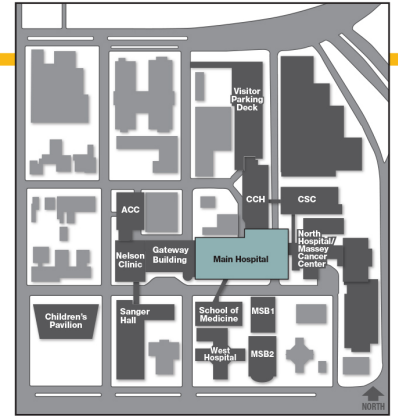

Legend

- Elevators
 - Staff Elevators
 - Stairs
 - Restrooms
 - Waiting Area
 - Nurses Station
 - Patient Registration
- NORTH ↑

Critical Care Hospital Tenth Floor

Critical Care Hospital (CCH)

- Legend**
- Elevators
 - Staff Elevators
 - Stairs
 - Restrooms
 - Waiting Rooms
 - Nurses Station

Critical Care Hospital Eleventh Floor

Critical Care Hospital (CCH)

- Legend
- Elevators
 - Staff Elevators
 - Stairs
 - Restrooms
 - Waiting Rooms
 - Nurses Station

Gateway Building Ground Floor

Gateway Building

Legend

- Information
- Waiting Room
- Elevators
- Staff Elevators
- Stairs
- Restrooms
- Cafeteria/Dining
- ATM
- Live Music
- Valet
- You Are Here/
Kiosk Location

Gateway Building First Floor

Gateway Building

- Legend**
- Elevators
 - Staff Elevators
 - Stairs
 - Restrooms
 - Waiting Area
 - Patient Registration
 - Restricted Access
- NORTH ↑

Main Hospital First Floor

Main Hospital

- Legend**
- Elevators
 - Staff Elevators
 - Stairs
 - Restrooms
 - Cafeteria/Dining
 - Café
 - Vending