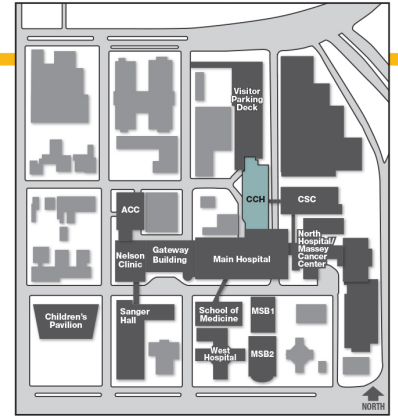

Critical Care Hospital

Critical Care Hospital Basement

Critical Care Hospital (CCH)

- Legend
- Elevators
 - Staff Elevators
 - Stairs

Critical Care Hospital Ground Floor

Legend

- Elevators
 - Staff Elevators
 - Stairs
 - Escalators
 - Security
 - Patient Registration
 - Information
 - Restrooms
 - Waiting Area
 - Restricted Access
- ↑ NORTH

Critical Care Hospital (CCH)

Critical Care Hospital First Floor

- Legend**
- Elevators
 - Staff Elevators
 - Stairs
 - Escalators
 - Information
 - Restrooms
 - Waiting Area
 - Pay Phone

Critical Care Hospital (CCH)

Legend

- Information
- Waiting Room
- Elevators
- Staff Elevators
- Stairs
- Restrooms
- Cafeteria/Dining
- ATM
- Live Music
- Valet
- You Are Here/
Kiosk Location

Gateway Building First Floor

Gateway Building

- Legend**
- Elevators
 - Staff Elevators
 - Stairs
 - Restrooms
 - Waiting Area
 - Patient Registration
 - Restricted Access
- NORTH ↑

Main Hospital First Floor

Main Hospital

- Legend**
- Elevators
 - Staff Elevators
 - Stairs
 - Restrooms
 - Cafeteria/Dining
 - Café
 - Vending