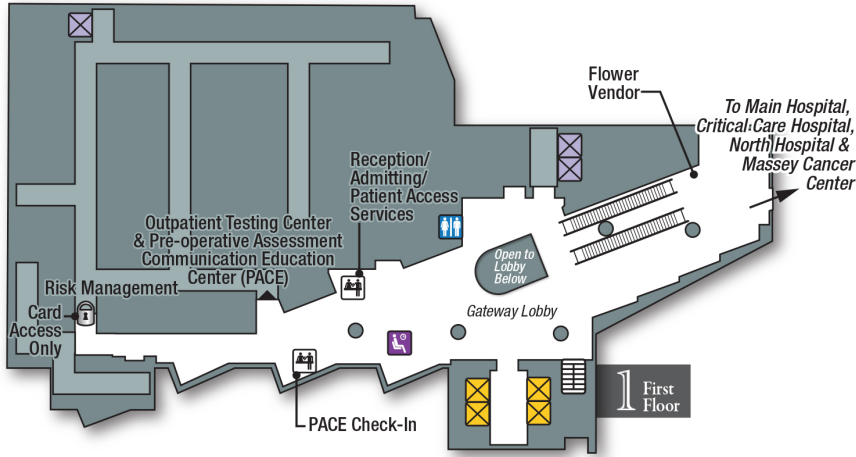

Legend

- Elevators
 - Staff Elevators
 - Stairs
 - Restrooms
 - Waiting Area
 - Nurses Station
 - Patient Registration
- NORTH ↑

Critical Care Hospital Tenth Floor

Critical Care Hospital (CCH)

- Legend**
- Elevators
 - Staff Elevators
 - Stairs
 - Restrooms
 - Waiting Rooms
 - Nurses Station

Critical Care Hospital Eleventh Floor

Critical Care Hospital (CCH)

- Legend
- Elevators
 - Staff Elevators
 - Stairs
 - Restrooms
 - Waiting Rooms
 - Nurses Station

Gateway Building Ground Floor

Gateway Building

Legend

- Information
- Waiting Room
- Elevators
- Staff Elevators
- Stairs
- Restrooms
- Cafeteria/Dining
- ATM
- Live Music
- Valet
- You Are Here/
Kiosk Location

Gateway Building First Floor

Gateway Building

- Legend**
- Elevators
 - Staff Elevators
 - Stairs
 - Restrooms
 - Waiting Area
 - Patient Registration
 - Restricted Access
- NORTH ↑

Main Hospital First Floor

Main Hospital

- Legend**
- Elevators
 - Staff Elevators
 - Stairs
 - Restrooms
 - Cafeteria/Dining
 - Café
 - Vending