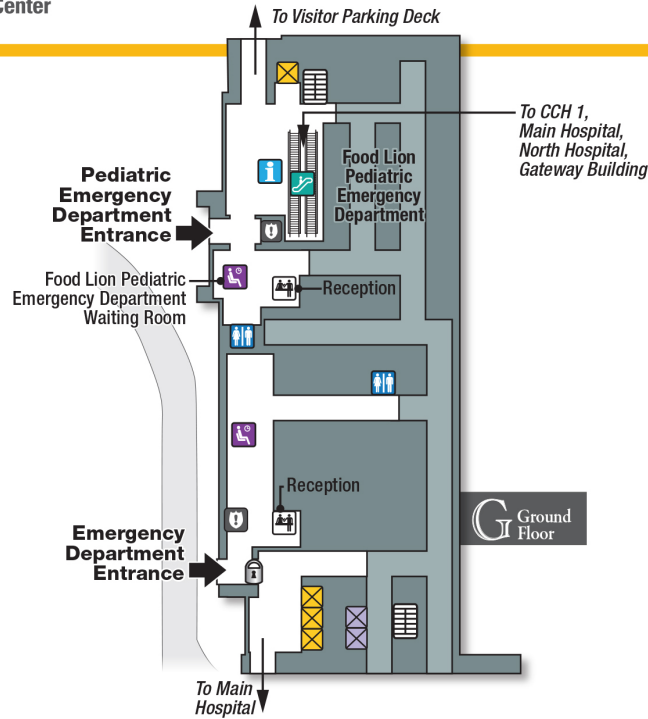

Critical Care Hospital

Critical Care Hospital Basement

Critical Care Hospital (CCH)

- Legend
- Elevators
 - Staff Elevators
 - Stairs

Critical Care Hospital Ground Floor

Legend

- Elevators
 - Staff Elevators
 - Stairs
 - Escalators
 - Security
 - Patient Registration
 - Information
 - Restrooms
 - Waiting Area
 - Restricted Access
- ↑ NORTH

Critical Care Hospital (CCH)

Critical Care Hospital First Floor

- Legend**
- Elevators
 - Staff Elevators
 - Stairs
 - Escalators
 - Information
 - Restrooms
 - Waiting Area
 - Pay Phone

Critical Care Hospital (CCH)

Critical Care Hospital Second Floor

Critical Care Hospital (CCH)

- Legend**
- Elevators
 - Staff Elevators
 - Stairs
 - Restrooms
 - Waiting Area
 - Nurses Station

Critical Care Hospital Third Floor

Critical Care Hospital (CCH)

- Legend**
- Elevators
 - Staff Elevators
 - Stairs
 - Restrooms
 - Waiting Area
 - Patient Registration
 - Restricted Access
- NORTH ↑

Main Hospital First Floor

Main Hospital

- Legend**
- Elevators
 - Staff Elevators
 - Stairs
 - Restrooms
 - Cafeteria/Dining
 - Café
 - Vending