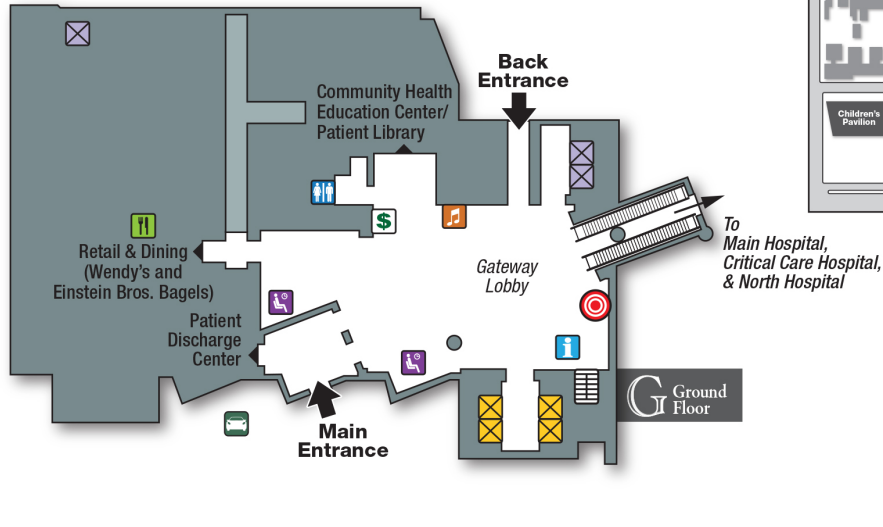

Legend

- Elevators
 - Staff Elevators
 - Stairs
 - Restrooms
 - Waiting Area
 - Nurses Station
 - Patient Registration
- NORTH ↑

Critical Care Hospital Tenth Floor

Critical Care Hospital (CCH)

- Legend**
- Elevators
 - Staff Elevators
 - Stairs
 - Restrooms
 - Waiting Rooms
 - Nurses Station

Critical Care Hospital Eleventh Floor

Critical Care Hospital (CCH)

- Legend
- Elevators
 - Staff Elevators
 - Stairs
 - Restrooms
 - Waiting Rooms
 - Nurses Station

Gateway Building Ground Floor

Gateway Building

Legend

- Information
- Waiting Room
- Elevators
- Staff Elevators
- Stairs
- Restrooms
- Cafeteria/Dining
- ATM
- Live Music
- Valet
- You Are Here/
Kiosk Location

Gateway Building First Floor

Gateway Building

- Legend**
- Elevators
 - Staff Elevators
 - Stairs
 - Restrooms
 - Waiting Area
 - Patient Registration
 - Restricted Access
- NORTH ↑

Main Hospital First Floor

Main Hospital

- Legend**
- Elevators
 - Staff Elevators
 - Stairs
 - Restrooms
 - Cafeteria/Dining
 - Café
 - Vending