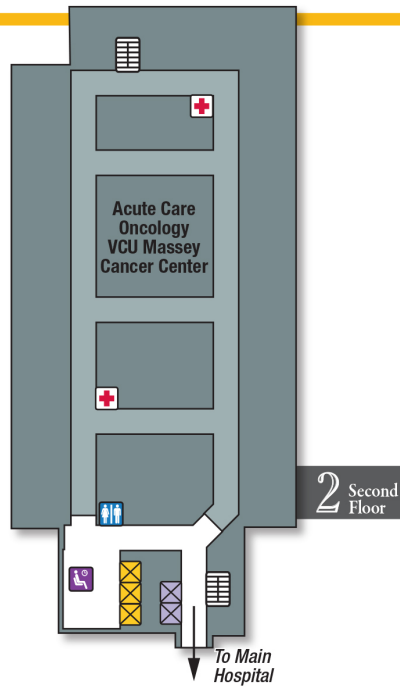

Critical Care Hospital

Critical Care Hospital Basement

Critical Care Hospital (CCH)

- Legend
- Elevators
 - Staff Elevators
 - Stairs

Critical Care Hospital Ground Floor

Legend

- Elevators
 - Staff Elevators
 - Stairs
 - Escalators
 - Security
 - Patient Registration
 - Information
 - Restrooms
 - Waiting Area
 - Restricted Access
- ↑ NORTH

Critical Care Hospital (CCH)

Critical Care Hospital First Floor

- Legend**
- Elevators
 - Staff Elevators
 - Stairs
 - Escalators
 - Information
 - Restrooms
 - Waiting Area
 - Pay Phone

Critical Care Hospital (CCH)

Critical Care Hospital Second Floor

Critical Care Hospital (CCH)

- Legend**
- Elevators
 - Staff Elevators
 - Stairs
 - Restrooms
 - Waiting Area
 - Nurses Station

Critical Care Hospital Third Floor

Critical Care Hospital (CCH)

Legend

- Information
- Waiting Room
- Elevators
- Staff Elevators
- Stairs
- Restrooms
- Cafeteria/Dining
- ATM
- Live Music
- Valet
- You Are Here/
Kiosk Location

Gateway Building First Floor

Gateway Building