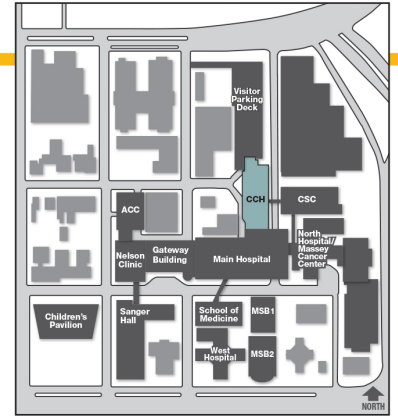

Critical Care Hospital Seventh Floor

Critical Care Hospital (CCH)

Legend

- Elevators
 - Staff Elevators
 - Stairs
 - Restrooms
 - Waiting Area
 - Nurses Station
 - Patient Registration
- NORTH ↑

Critical Care Hospital Eighth Floor

Critical Care Hospital (CCH)

Legend

- Elevators
 - Staff Elevators
 - Stairs
 - Restrooms
 - Waiting Area
 - Nurses Station
 - Patient Registration
- NORTH ↑

Critical Care Hospital Ninth Floor

Critical Care Hospital (CCH)

Legend

- Elevators
 - Staff Elevators
 - Stairs
 - Restrooms
 - Waiting Area
 - Nurses Station
 - Patient Registration
- NORTH ↑

Critical Care Hospital Tenth Floor

Critical Care Hospital (CCH)

- Legend**
- Elevators
 - Staff Elevators
 - Stairs
 - Restrooms
 - Waiting Rooms
 - Nurses Station

Legend

- Information
- Waiting Room
- Elevators
- Staff Elevators
- Stairs
- Restrooms
- Cafeteria/Dining
- ATM
- Live Music
- Valet
- You Are Here/
Kiosk Location

Gateway Building First Floor

Gateway Building