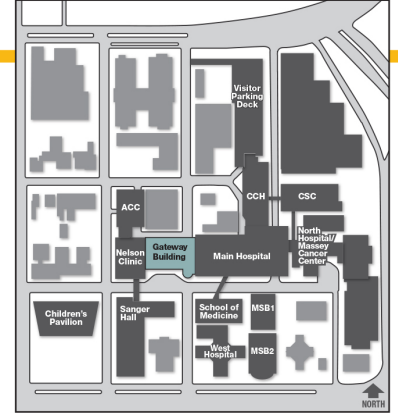

Legend

- Elevators
 - Staff Elevators
 - Stairs
 - Restrooms
 - Waiting Area
 - Nurses Station
 - Patient Registration
- NORTH ↑

Critical Care Hospital Tenth Floor

Critical Care Hospital (CCH)

- Legend**
- Elevators
 - Staff Elevators
 - Stairs
 - Restrooms
 - Waiting Rooms
 - Nurses Station

Critical Care Hospital Eleventh Floor

Critical Care Hospital (CCH)

- Legend
- Elevators
 - Staff Elevators
 - Stairs
 - Restrooms
 - Waiting Rooms
 - Nurses Station

Gateway Building Ground Floor

Gateway Building

Legend

- Information
- Waiting Room
- Elevators
- Staff Elevators
- Stairs
- Restrooms
- Cafeteria/Dining
- ATM
- Live Music
- Valet
- You Are Here/
Kiosk Location

Gateway Building First Floor

Gateway Building

- Legend**
- Elevators
 - Staff Elevators
 - Stairs
 - Restrooms
 - Waiting Area
 - Patient Registration
 - Restricted Access
- NORTH ↑

Main Hospital First Floor

Main Hospital

- Legend**
- Elevators
 - Staff Elevators
 - Stairs
 - Restrooms
 - Cafeteria/Dining
 - Café
 - Vending