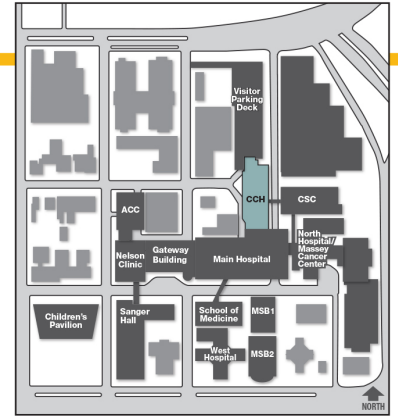

Critical Care Hospital Seventh Floor

Critical Care Hospital (CCH)

Legend

- Elevators
 - Staff Elevators
 - Stairs
 - Restrooms
 - Waiting Area
 - Nurses Station
 - Patient Registration
- NORTH ↑

Critical Care Hospital Eighth Floor

Critical Care Hospital (CCH)

Legend

- Elevators
 - Staff Elevators
 - Stairs
 - Restrooms
 - Waiting Area
 - Nurses Station
 - Patient Registration
- NORTH ↑

Critical Care Hospital Ninth Floor

Critical Care Hospital (CCH)

Legend

- Elevators
 - Staff Elevators
 - Stairs
 - Restrooms
 - Waiting Area
 - Nurses Station
 - Patient Registration
- NORTH ↑

Critical Care Hospital Tenth Floor

Critical Care Hospital (CCH)

- Legend**
- Elevators
 - Staff Elevators
 - Stairs
 - Restrooms
 - Waiting Rooms
 - Nurses Station

Critical Care Hospital Eleventh Floor

Critical Care Hospital (CCH)

- Legend
- Elevators
 - Staff Elevators
 - Stairs
 - Restrooms
 - Waiting Rooms
 - Nurses Station

Gateway Building Ground Floor

Gateway Building