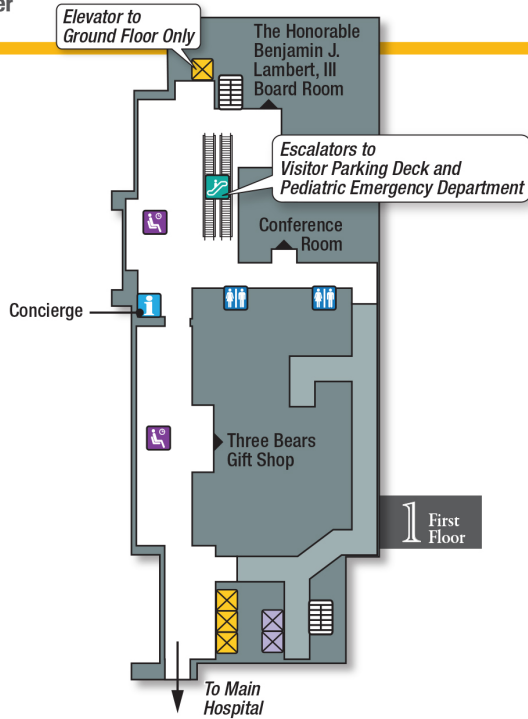

Critical Care Hospital

Critical Care Hospital Basement

Critical Care Hospital (CCH)

- Legend
- Elevators
 - Staff Elevators
 - Stairs

Critical Care Hospital Ground Floor

Legend

- Elevators
 - Staff Elevators
 - Stairs
 - Escalators
 - Security
 - Patient Registration
 - Information
 - Restrooms
 - Waiting Area
 - Restricted Access
- ↑ NORTH

Critical Care Hospital (CCH)

Critical Care Hospital First Floor

- Legend**
- Elevators
 - Staff Elevators
 - Stairs
 - Escalators
 - Information
 - Restrooms
 - Waiting Area
 - Pay Phone

Critical Care Hospital (CCH)

Legend

- Information
- Waiting Room
- Elevators
- Staff Elevators
- Stairs
- Restrooms
- Cafeteria/Dining
- ATM
- Live Music
- Valet
- You Are Here/
Kiosk Location

Gateway Building First Floor

Gateway Building

- Legend**
- Elevators
 - Staff Elevators
 - Stairs
 - Restrooms
 - Waiting Area
 - Patient Registration
 - Restricted Access
- NORTH ↑

Main Hospital First Floor

Main Hospital

- Legend**
- Elevators
 - Staff Elevators
 - Stairs
 - Restrooms
 - Cafeteria/Dining
 - Café
 - Vending