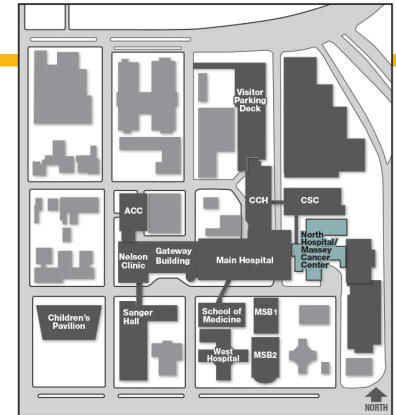

North Hospital / Massey Cancer Center

North Hospital / Massey Cancer Center Basement Floor

North Hospital

- Legend**
- Elevators
 - Staff Elevators
 - Stairs
 - Restrooms
 - Waiting Area
 - Patient Registration

North Hospital / Massey Cancer Center Ground Floor

North Hospital

North Hospital / Massey Cancer Center First Floor

North Hospital

North Hospital / Massey Cancer Center Second Floor

Legend

- Elevators
- Staff Elevators
- Stairs
- Restrooms
- Nurses Station
- Patient Registration
- Vending

Gateway Building Ground Floor

Gateway Building

Legend

- Information
- Waiting Room
- Elevators
- Staff Elevators
- Stairs
- Restrooms
- Cafeteria/Dining
- ATM
- Live Music
- Valet
- You Are Here/
Kiosk Location

Main Hospital

- Legend**
- Elevators
 - Staff Elevators
 - Stairs
 - Restrooms
 - Cafeteria/Dining
 - Café
 - Vending