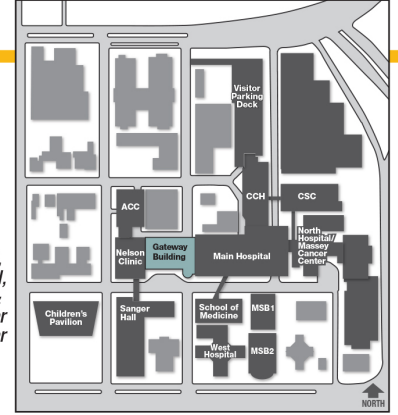

North Hospital

- Legend
- Elevators
 - Stairs
 - Restrooms
 - Nurses Station

North Hospital / Massey Cancer Center Tenth Floor

- Legend**
- Elevators
 - Stairs
 - Restrooms
 - Nurses Station

North Hospital

Gateway Building Ground Floor

Gateway Building

Legend

- Information
- Waiting Room
- Elevators
- Staff Elevators
- Stairs
- Restrooms
- Cafeteria/Dining
- ATM
- Live Music
- Valet
- You Are Here/
Kiosk Location

Gateway Building First Floor

Gateway Building

- Legend**
- Elevators
 - Staff Elevators
 - Stairs
 - Restrooms
 - Waiting Area
 - Patient Registration
 - Restricted Access
- NORTH** ↑

Main Hospital First Floor

Main Hospital

- Legend**
- Elevators
 - Staff Elevators
 - Stairs
 - Restrooms
 - Cafeteria/Dining
 - Café
 - Vending