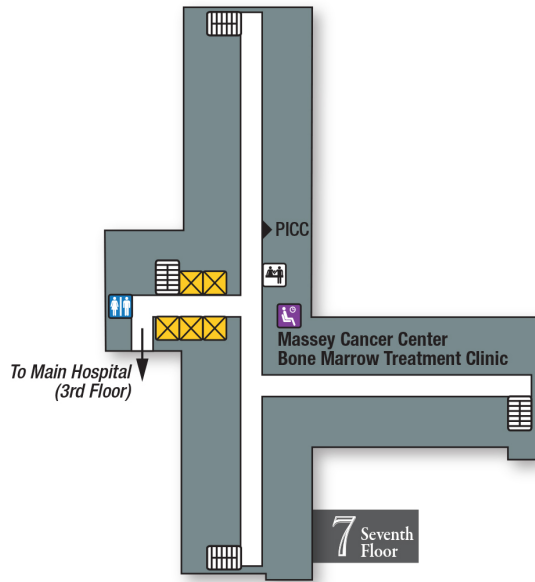

North Hospital

Legend

- Elevators
- Stairs
- Restrooms
- Nurses Station
- Restricted Access

North Hospital / Massey Cancer Center Fifth Floor

North Hospital

- Legend**
- Elevators
 - Stairs
 - Restrooms
 - Waiting Area
 - Nurses Station
 - Patient Registration
- NORTH ↑

North Hospital / Massey Cancer Center Sixth Floor

North Hospital

- Legend
- Elevators
 - Stairs
 - Restrooms
 - Nurses Station

North Hospital / Massey Cancer Center Seventh Floor

North Hospital

Legend

- Elevators
- Stairs
- Restrooms
- Waiting Area
- Patient Registration

North Hospital / Massey Cancer Center Eighth Floor

North Hospital

Legend

- Elevators
 - Stairs
 - Restrooms
 - Waiting Area
 - Nurses Station
 - Patient Registration
- ↑ NORTH

North Hospital / Massey Cancer Center Ninth Floor

North Hospital

- Legend
- Elevators
 - Stairs
 - Restrooms
 - Nurses Station

North Hospital / Massey Cancer Center Tenth Floor

- Legend**
- Elevators
 - Stairs
 - Restrooms
 - Nurses Station

North Hospital