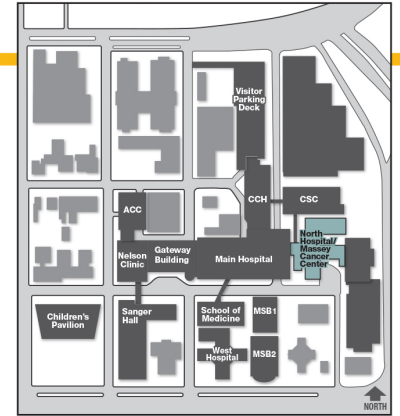

North Hospital / Massey Cancer Center Ground Floor

North Hospital

North Hospital / Massey Cancer Center First Floor

North Hospital

North Hospital / Massey Cancer Center Second Floor

Legend

- Elevators
- Staff Elevators
- Stairs
- Restrooms
- Nurses Station
- Patient Registration
- Vending

North Hospital

North Hospital / Massey Cancer Center Third Floor

Legend

- Elevators
- Stairs
- Restrooms
- Nurses Station
- Restricted Access

North Hospital

North Hospital / Massey Cancer Center Fourth Floor

Gateway Building Ground Floor

Gateway Building

Legend

- Information
- Waiting Room
- Elevators
- Staff Elevators
- Stairs
- Restrooms
- Cafeteria/Dining
- ATM
- Live Music
- Valet
- You Are Here/
Kiosk Location

Main Hospital

- Legend**
- Elevators
 - Staff Elevators
 - Stairs
 - Restrooms
 - Cafeteria/Dining
 - Café
 - Vending