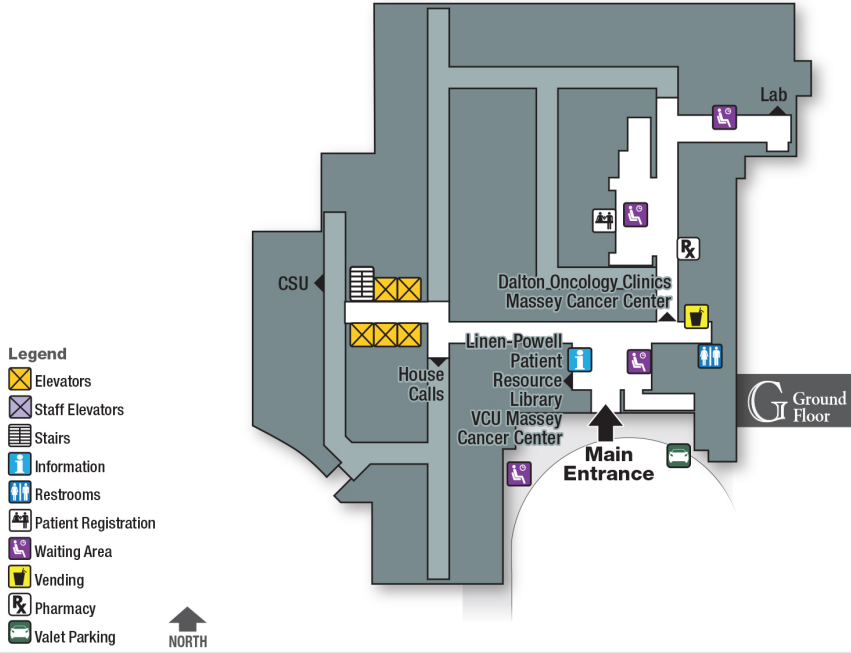

North Hospital / Massey Cancer Center

North Hospital / Massey Cancer Center Basement Floor

North Hospital

- Legend**
- Elevators
 - Staff Elevators
 - Stairs
 - Restrooms
 - Waiting Area
 - Patient Registration

North Hospital / Massey Cancer Center Ground Floor

North Hospital

North Hospital / Massey Cancer Center First Floor

North Hospital

North Hospital / Massey Cancer Center Second Floor

Legend

- Elevators
- Staff Elevators
- Stairs
- Restrooms
- Nurses Station
- Patient Registration
- Vending

Gateway Building Ground Floor

Gateway Building

Legend

- Information
- Waiting Room
- Elevators
- Staff Elevators
- Stairs
- Restrooms
- Cafeteria/Dining
- ATM
- Live Music
- Valet
- You Are Here/
Kiosk Location

Main Hospital

- Legend**
- Elevators
 - Staff Elevators
 - Stairs
 - Restrooms
 - Cafeteria/Dining
 - Café
 - Vending