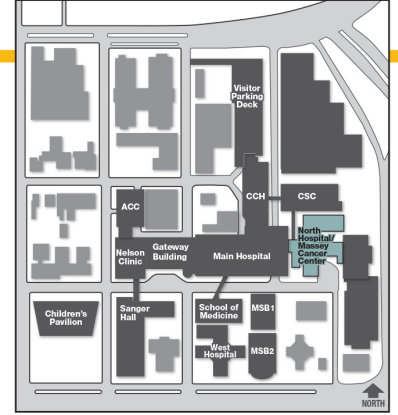

North Hospital / Massey Cancer Center

North Hospital / Massey Cancer Center Basement Floor

North Hospital

- Legend**
- Elevators
 - Staff Elevators
 - Stairs
 - Restrooms
 - Waiting Area
 - Patient Registration

North Hospital / Massey Cancer Center Ground Floor

North Hospital

North Hospital / Massey Cancer Center First Floor

North Hospital

North Hospital / Massey Cancer Center Second Floor

Legend

- Elevators
- Staff Elevators
- Stairs
- Restrooms
- Nurses Station
- Patient Registration
- Vending

Gateway Building Ground Floor

Gateway Building

Legend

- Information
- Waiting Room
- Elevators
- Staff Elevators
- Stairs
- Restrooms
- Cafeteria/Dining
- ATM
- Live Music
- Valet
- You Are Here/
Kiosk Location

Main Hospital

- Legend**
- Elevators
 - Staff Elevators
 - Stairs
 - Restrooms
 - Cafeteria/Dining
 - Café
 - Vending