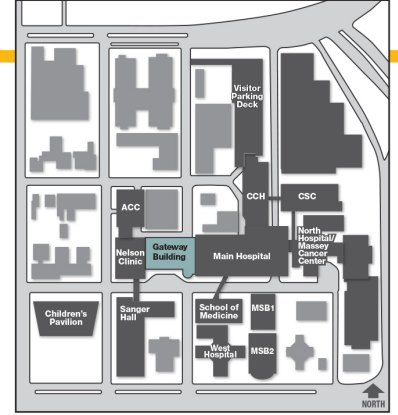

North Hospital / Massey Cancer Center Eighth Floor

North Hospital

Legend

- Elevators
 - Stairs
 - Restrooms
 - Waiting Area
 - Nurses Station
 - Patient Registration
- ↑ NORTH

North Hospital / Massey Cancer Center Ninth Floor

North Hospital

- Legend
- Elevators
 - Stairs
 - Restrooms
 - Nurses Station

North Hospital / Massey Cancer Center Tenth Floor

- Legend**
- Elevators
 - Stairs
 - Restrooms
 - Nurses Station

North Hospital

Gateway Building Ground Floor

Gateway Building

Legend

- Information
- Waiting Room
- Elevators
- Staff Elevators
- Stairs
- Restrooms
- Cafeteria/Dining
- ATM
- Live Music
- Valet
- You Are Here/
Kiosk Location

Main Hospital

- Legend**
- Elevators
 - Staff Elevators
 - Stairs
 - Restrooms
 - Cafeteria/Dining
 - Café
 - Vending