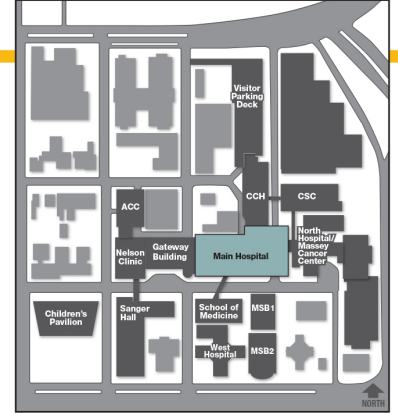

North Hospital

- Legend
- Elevators
 - Stairs
 - Restrooms
 - Nurses Station

North Hospital / Massey Cancer Center Tenth Floor

- Legend**
- Elevators
 - Stairs
 - Restrooms
 - Nurses Station

North Hospital

Gateway Building Ground Floor

Gateway Building

Legend

- Information
- Waiting Room
- Elevators
- Staff Elevators
- Stairs
- Restrooms
- Cafeteria/Dining
- ATM
- Live Music
- Valet
- You Are Here/
Kiosk Location

Gateway Building First Floor

Gateway Building

- Legend**
- Elevators
 - Staff Elevators
 - Stairs
 - Restrooms
 - Waiting Area
 - Patient Registration
 - Restricted Access
- NORTH** ↑

Main Hospital First Floor

Main Hospital

- Legend**
- Elevators
 - Staff Elevators
 - Stairs
 - Restrooms
 - Cafeteria/Dining
 - Café
 - Vending