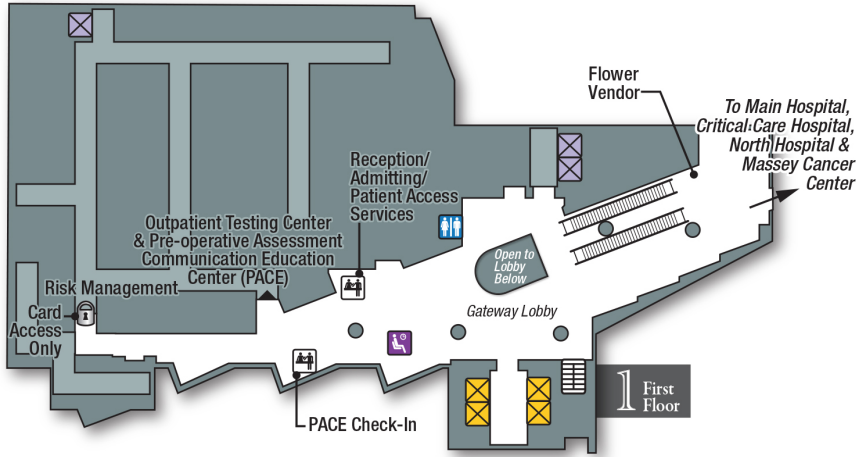

North Hospital

- Legend
- Elevators
 - Stairs
 - Restrooms
 - Nurses Station

North Hospital / Massey Cancer Center Tenth Floor

- Legend**
- Elevators
 - Stairs
 - Restrooms
 - Nurses Station

North Hospital

Gateway Building Ground Floor

Gateway Building

Legend

- Information
- Waiting Room
- Elevators
- Staff Elevators
- Stairs
- Restrooms
- Cafeteria/Dining
- ATM
- Live Music
- Valet
- You Are Here/
Kiosk Location

Gateway Building First Floor

Gateway Building

- Legend**
- Elevators
 - Staff Elevators
 - Stairs
 - Restrooms
 - Waiting Area
 - Patient Registration
 - Restricted Access
- NORTH** ↑

Main Hospital First Floor

Main Hospital

- Legend**
- Elevators
 - Staff Elevators
 - Stairs
 - Restrooms
 - Cafeteria/Dining
 - Café
 - Vending