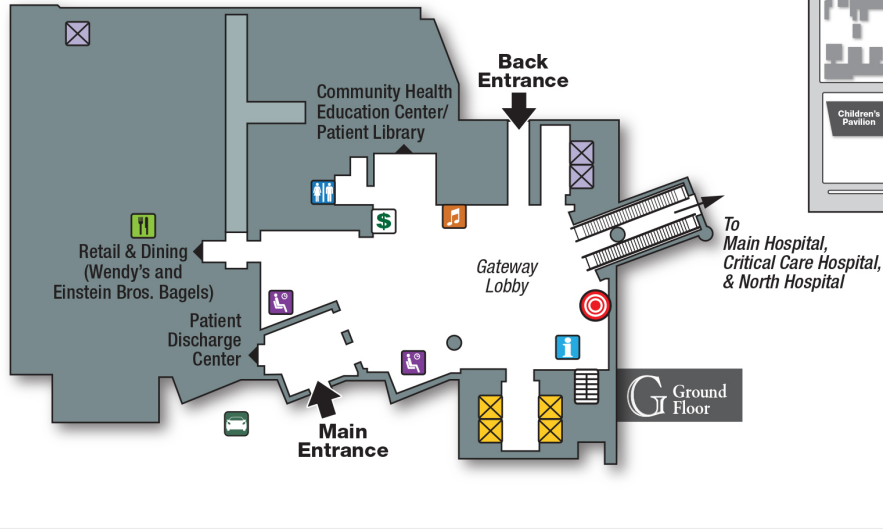

North Hospital

- Legend
- Elevators
 - Stairs
 - Restrooms
 - Nurses Station

North Hospital / Massey Cancer Center Tenth Floor

- Legend**
- Elevators
 - Stairs
 - Restrooms
 - Nurses Station

North Hospital

Gateway Building Ground Floor

Gateway Building

Legend

- Information
- Waiting Room
- Elevators
- Staff Elevators
- Stairs
- Restrooms
- Cafeteria/Dining
- ATM
- Live Music
- Valet
- You Are Here/
Kiosk Location

Gateway Building First Floor

Gateway Building

- Legend**
- Elevators
 - Staff Elevators
 - Stairs
 - Restrooms
 - Waiting Area
 - Patient Registration
 - Restricted Access
- NORTH** ↑

Main Hospital First Floor

Main Hospital

- Legend**
- Elevators
 - Staff Elevators
 - Stairs
 - Restrooms
 - Cafeteria/Dining
 - Café
 - Vending