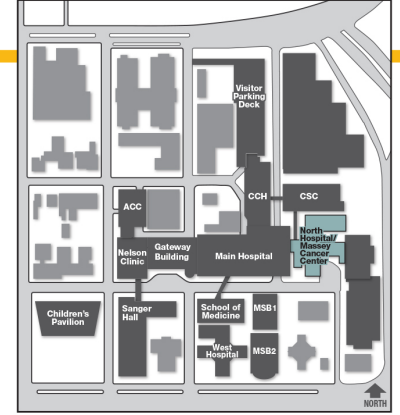

North Hospital / Massey Cancer Center Eighth Floor

North Hospital

Legend

- Elevators
 - Stairs
 - Restrooms
 - Waiting Area
 - Nurses Station
 - Patient Registration
- ↑ NORTH

North Hospital / Massey Cancer Center Ninth Floor

North Hospital

- Legend
- Elevators
 - Stairs
 - Restrooms
 - Nurses Station

North Hospital / Massey Cancer Center Tenth Floor

- Legend**
- Elevators
 - Stairs
 - Restrooms
 - Nurses Station

North Hospital

Gateway Building Ground Floor

Gateway Building

Legend

- Information
- Waiting Room
- Elevators
- Staff Elevators
- Stairs
- Restrooms
- Cafeteria/Dining
- ATM
- Live Music
- Valet
- You Are Here/
Kiosk Location

Gateway Building First Floor

Gateway Building

- Legend**
- Elevators
 - Staff Elevators
 - Stairs
 - Restrooms
 - Waiting Area
 - Patient Registration
 - Restricted Access
- NORTH** ↑

Main Hospital First Floor