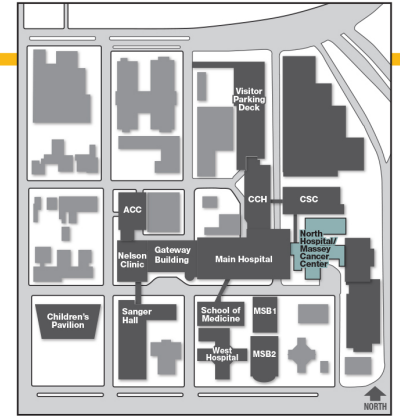

North Hospital / Massey Cancer Center Ground Floor

North Hospital

North Hospital / Massey Cancer Center First Floor

North Hospital

North Hospital / Massey Cancer Center Second Floor

Legend

- Elevators
- Staff Elevators
- Stairs
- Restrooms
- Nurses Station
- Patient Registration
- Vending

North Hospital

North Hospital / Massey Cancer Center Third Floor

Legend

- Elevators
- Stairs
- Restrooms
- Nurses Station
- Restricted Access

North Hospital

North Hospital / Massey Cancer Center Fourth Floor

Gateway Building Ground Floor

Gateway Building

Legend

- Information
- Waiting Room
- Elevators
- Staff Elevators
- Stairs
- Restrooms
- Cafeteria/Dining
- ATM
- Live Music
- Valet
- You Are Here/
Kiosk Location

Main Hospital

- Legend**
- Elevators
 - Staff Elevators
 - Stairs
 - Restrooms
 - Cafeteria/Dining
 - Café
 - Vending