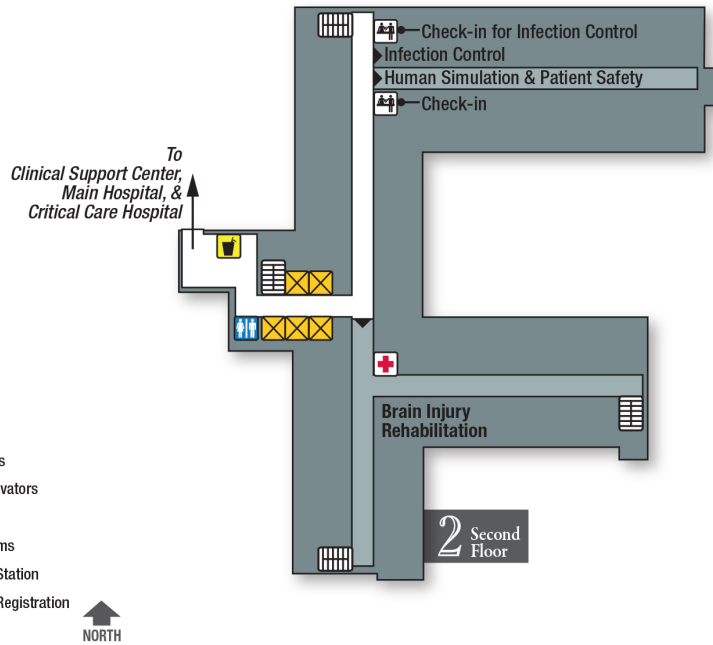

North Hospital / Massey Cancer Center Ground Floor

North Hospital

North Hospital / Massey Cancer Center First Floor

North Hospital

North Hospital / Massey Cancer Center Second Floor

Legend

- Elevators
- Staff Elevators
- Stairs
- Restrooms
- Nurses Station
- Patient Registration
- Vending

North Hospital

North Hospital / Massey Cancer Center Third Floor

Legend

- Elevators
- Stairs
- Restrooms
- Nurses Station
- Restricted Access

North Hospital

North Hospital / Massey Cancer Center Fourth Floor

Gateway Building First Floor

Gateway Building

- Legend**
- Elevators
 - Staff Elevators
 - Stairs
 - Restrooms
 - Waiting Area
 - Patient Registration
 - Restricted Access
- NORTH** ↑

Main Hospital First Floor

Main Hospital

- Legend**
- Elevators
 - Staff Elevators
 - Stairs
 - Restrooms
 - Cafeteria/Dining
 - Café
 - Vending