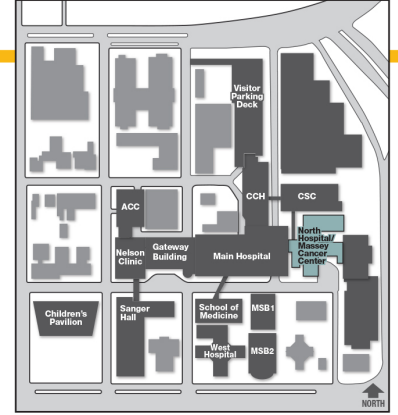

North Hospital / Massey Cancer Center Sixth Floor

North Hospital

- Legend
- Elevators
 - Stairs
 - Restrooms
 - Nurses Station

North Hospital / Massey Cancer Center Seventh Floor

North Hospital

Legend

- Elevators
- Stairs
- Restrooms
- Waiting Area
- Patient Registration

North Hospital / Massey Cancer Center Eighth Floor

North Hospital

Legend

- Elevators
 - Stairs
 - Restrooms
 - Waiting Area
 - Nurses Station
 - Patient Registration
- ↑ NORTH

North Hospital / Massey Cancer Center Ninth Floor

North Hospital

- Legend
- Elevators
 - Stairs
 - Restrooms
 - Nurses Station

North Hospital / Massey Cancer Center Tenth Floor

- Legend**
- Elevators
 - Stairs
 - Restrooms
 - Nurses Station

North Hospital

Gateway Building Ground Floor

Gateway Building

Legend

- Information
- Waiting Room
- Elevators
- Staff Elevators
- Stairs
- Restrooms
- Cafeteria/Dining
- ATM
- Live Music
- Valet
- You Are Here/
Kiosk Location