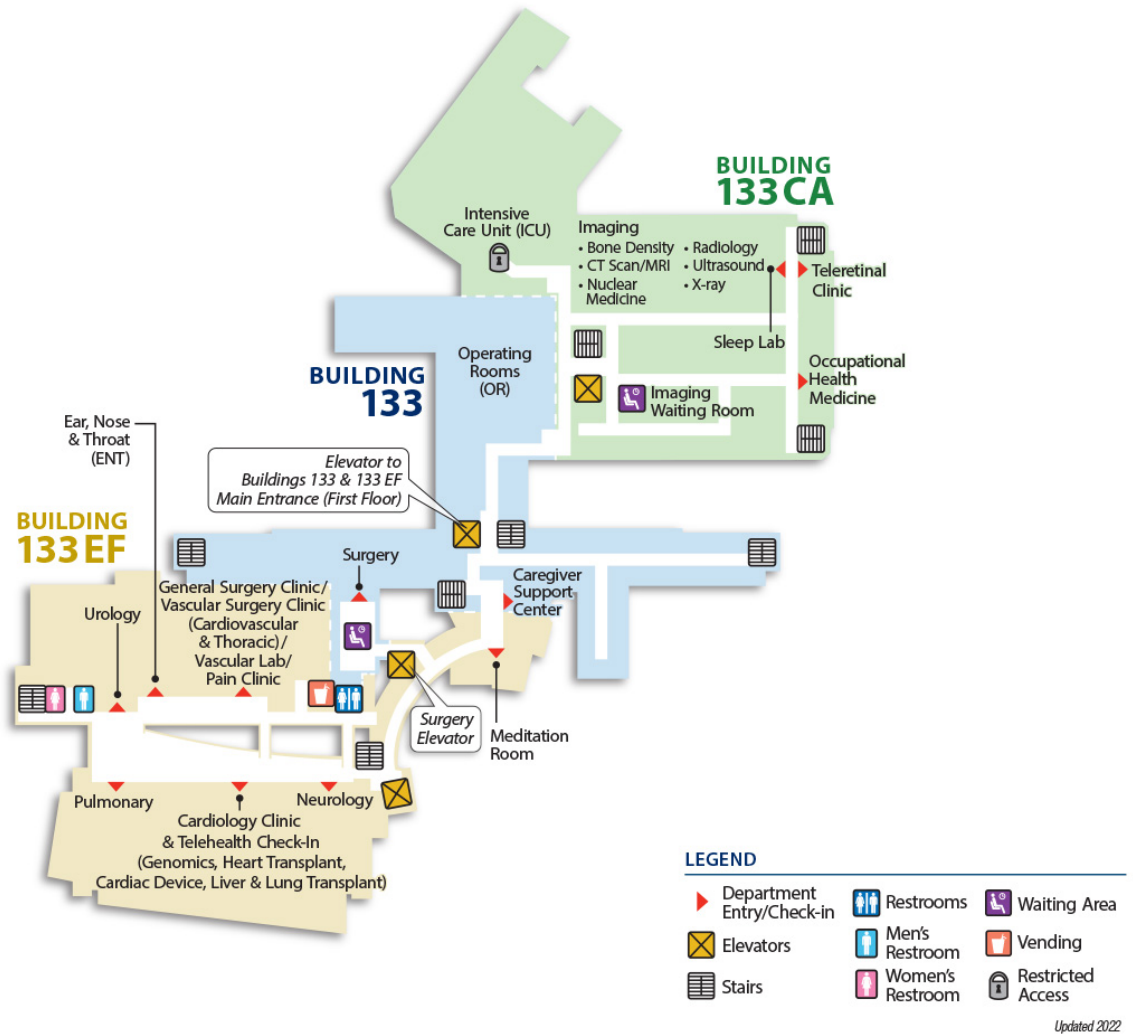

Second Floor (2)

2 SECOND FLOOR