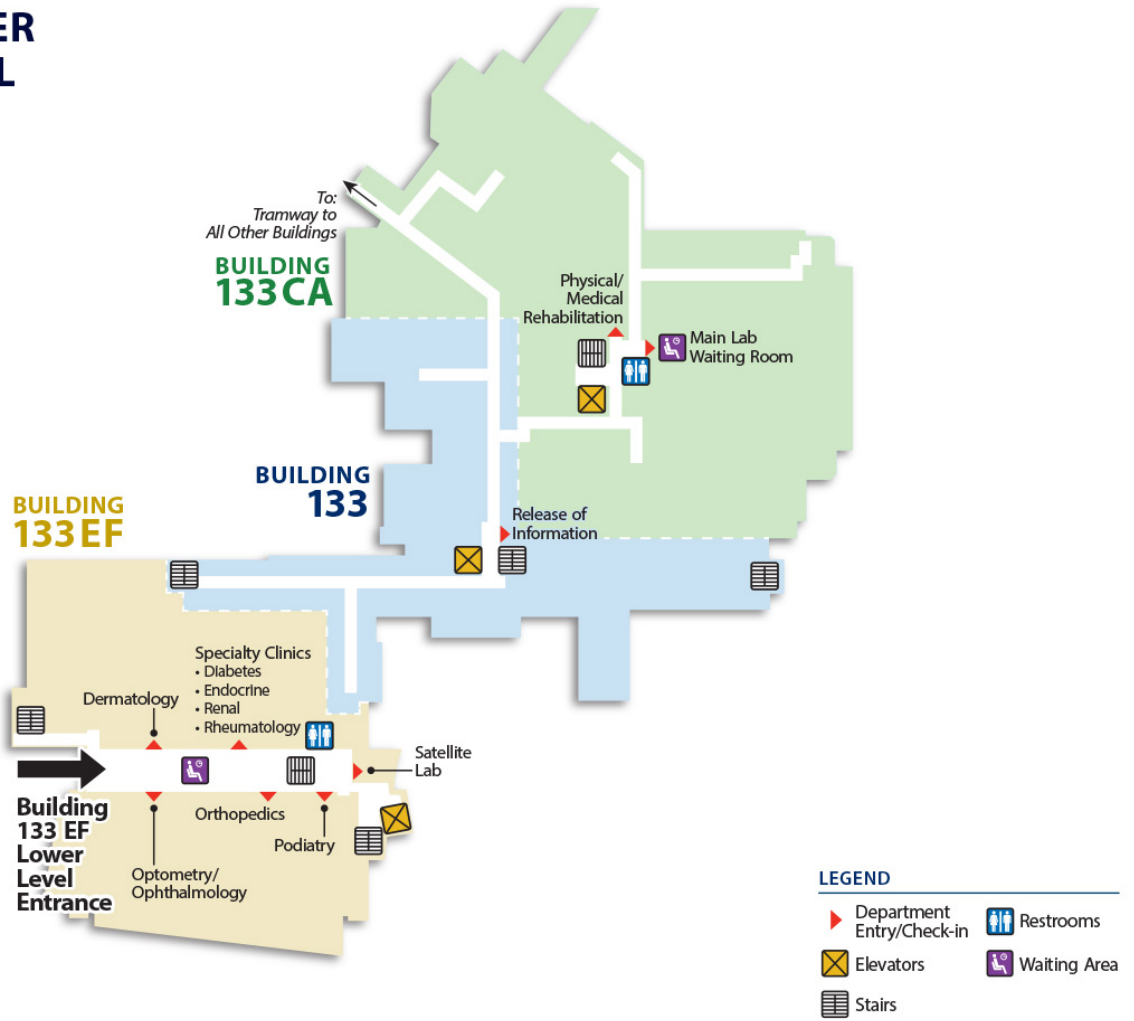

## Lower Level (LL)

**LL** LOWER LEVEL

### LEGEND

- ▶ Department Entry/Check-in
- Restrooms
- Elevators
- Waiting Area
- Stairs

Updated 2022

## 1 FIRST FLOOR

**LEGEND**

- Department Entry/Check-in
- Information
- Elevators
- Stairs
- Waiting Area
- Restrooms
- Men's Restroom
- Patriot Store & Food Service
- Patriot Café
- Vending
- Valet Parking
- ATM
- Security
- Women's Restroom

### LEGEND

- ▶ Department Entry/Check-in
- 🚻 Restrooms
- 📦 Elevators
- 🏥 Nurses Station
- 📄 Stairs
- 👤 Waiting Area

Updated 2022