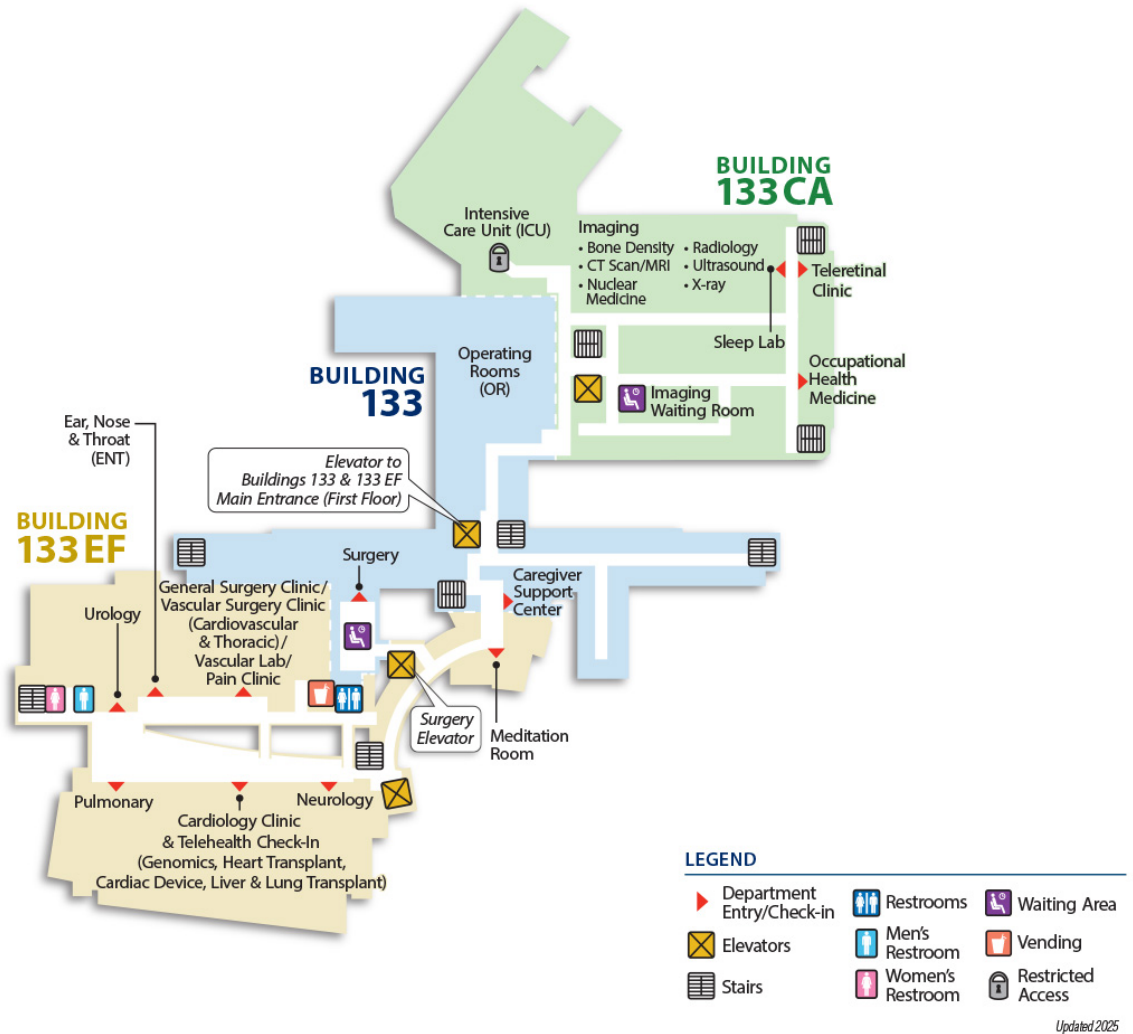

Second Floor (2)

2 SECOND FLOOR