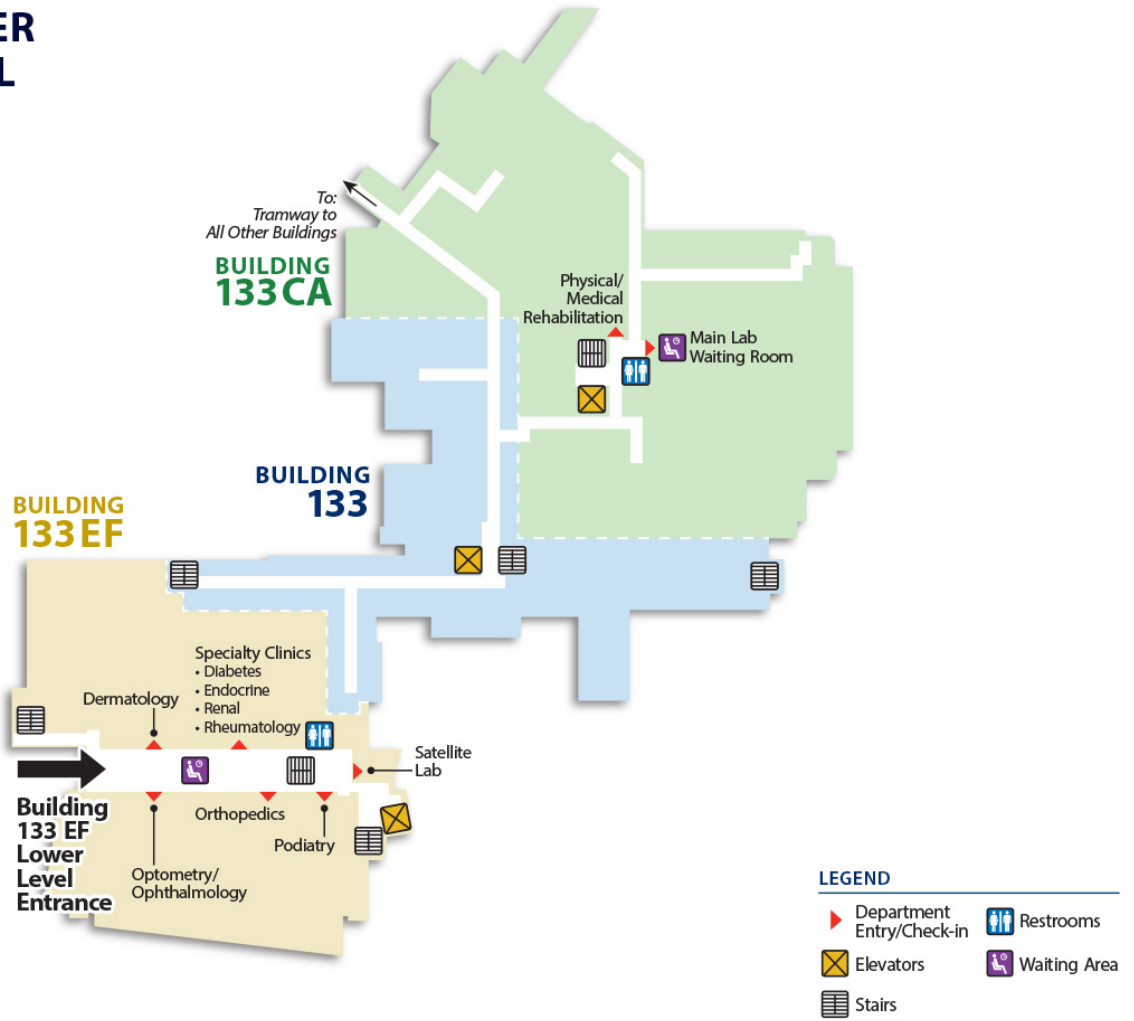

## Lower Level (LL)

**LL** LOWER LEVEL

Updated 2025

## 1 FIRST FLOOR

**LEGEND**

- Department Entry/Check-in
- Information
- Elevators
- Stairs
- Waiting Area
- Restrooms
- Men's Restroom
- Patriot Store & Food Service
- Patriot Café
- Vending
- Valet Parking
- ATM
- Security
- Women's Restroom

### LEGEND

- ▶ Department Entry/Check-in
- ⊠ Restrooms
- ⊠ Waiting Area
- ⊠ Elevators
- ⊠ Men's Restroom
- ⊠ Women's Restroom
- ⊠ Stairs

Updated 2025

### LEGEND

- ▶ Department Entry/Check-in
- 🚻 Restrooms
- 📄 Elevators
- 🏥 Nurses Station
- 📄 Stairs
- 👤 Waiting Area

Updated 2025