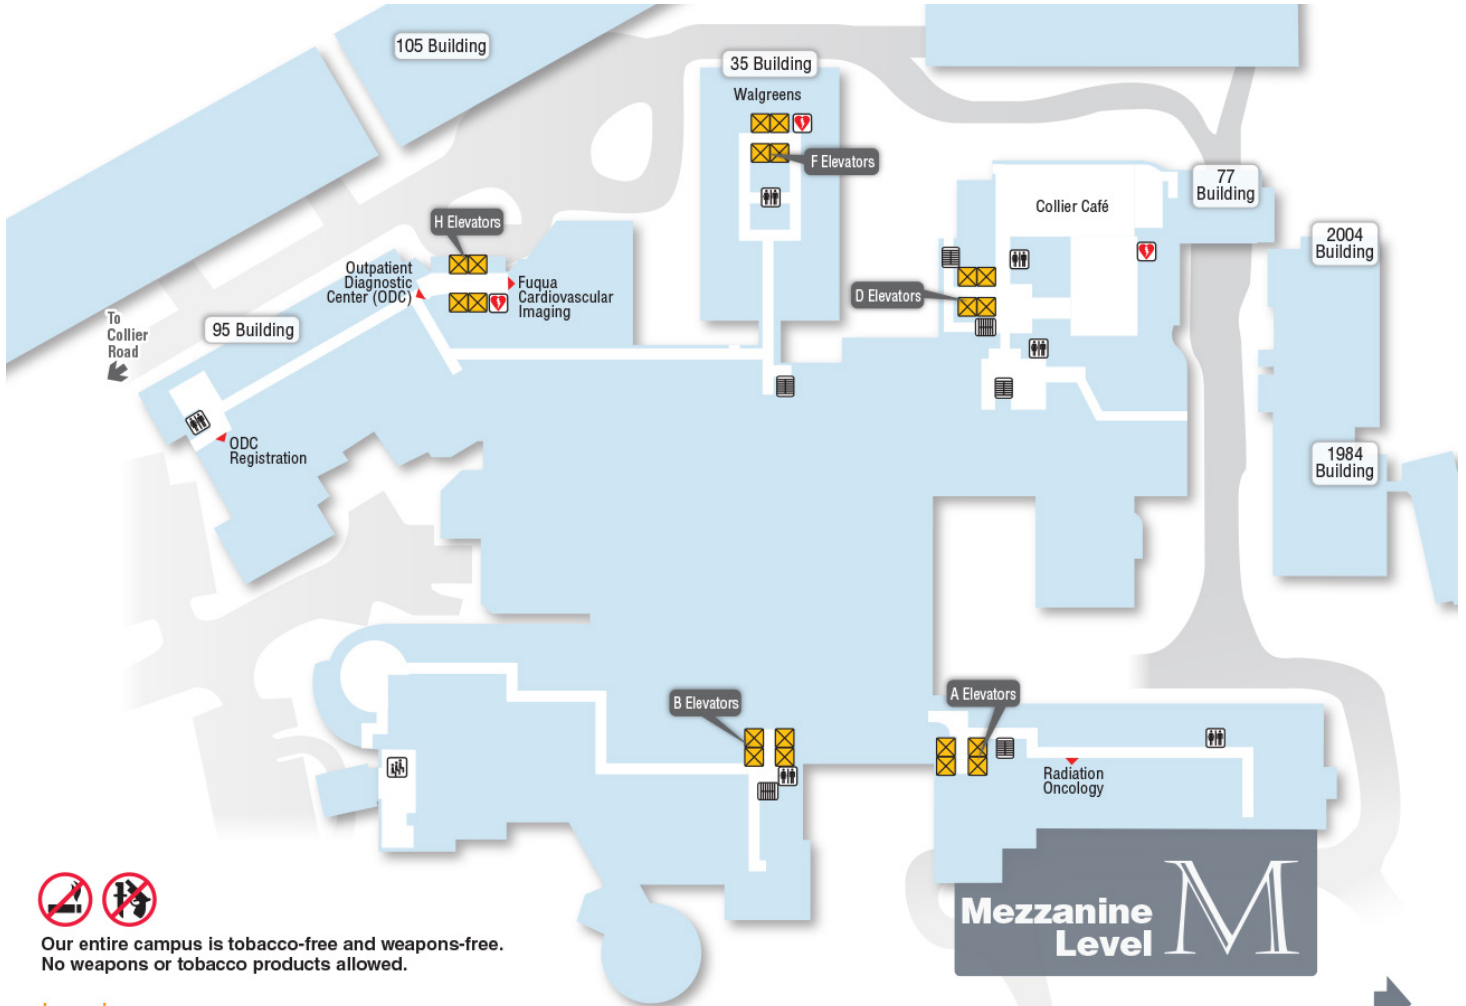

95 Building

Mezzanine Level (M)

Our entire campus is tobacco-free and weapons-free.
No weapons or tobacco products allowed.

Legend

- Elevator
- Information
- Waiting Area/Reception
- Restricted Access
- AED (Automated External Defibrillator)
- Stairs
- Restrooms
- Vending
- ATM

To Peachtree Road ↓

First Floor (1)