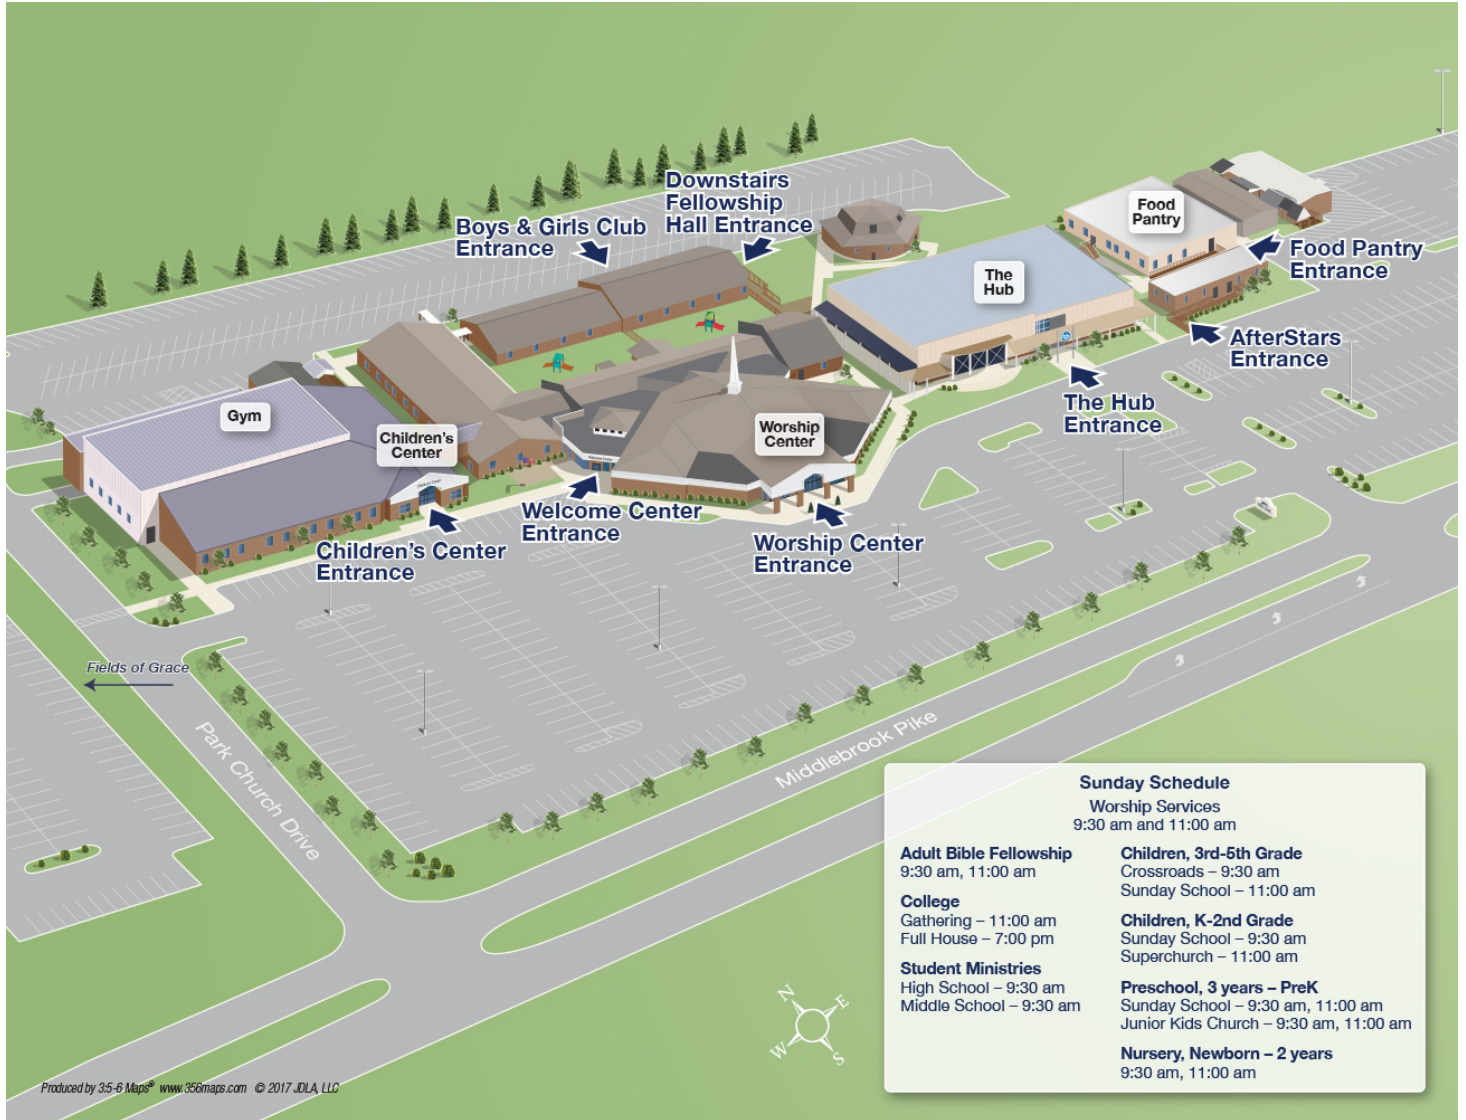

Site view of West Park Baptist Church Map

Sunday Schedule	
Worship Services 9:30 am and 11:00 am	
Adult Bible Fellowship 9:30 am, 11:00 am	Children, 3rd-5th Grade Crossroads – 9:30 am Sunday School – 11:00 am
College Gathering – 11:00 am Full House – 7:00 pm	Children, K-2nd Grade Sunday School – 9:30 am Superchurch – 11:00 am
Student Ministries High School – 9:30 am Middle School – 9:30 am	Preschool, 3 years – PreK Sunday School – 9:30 am, 11:00 am Junior Kids Church – 9:30 am, 11:00 am
	Nursery, Newborn – 2 years 9:30 am, 11:00 am