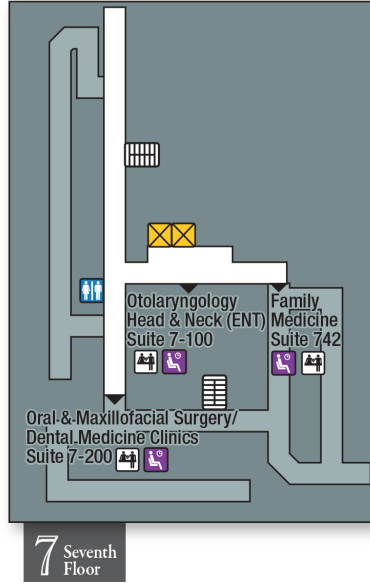

Nelson Clinic Third Floor

Nelson Clinic

Legend

- Elevators
 - Stairs
 - Restrooms
 - Waiting Area
 - Patient Registration
- ↑ NORTH

Nelson Clinic Fourth Floor

Nelson Clinic

Legend

- Elevators
 - Stairs
 - Restrooms
 - Waiting Area
 - Patient Registration
- ↑ NORTH

Gateway Building Ground Floor

Gateway Building

Legend

- Information
- Waiting Room
- Elevators
- Staff Elevators
- Stairs
- Restrooms
- Cafeteria/Dining
- ATM
- Live Music
- Valet
- You Are Here/
Kiosk Location

Gateway Building Second Floor

Gateway Building

Nelson Clinic Fifth Floor

Nelson Clinic

Legend

-  Elevators
 -  Stairs
 -  Restrooms
 -  Waiting Area
 -  Patient Registration
- ↑ NORTH

Nelson Clinic Sixth Floor

Nelson Clinic

Legend

- Elevators
 - Stairs
 - Restrooms
 - Waiting Area
 - Patient Registration
- ↑ NORTH

6 Sixth Floor

Nelson Clinic Seventh Floor

Nelson Clinic

Legend

- Elevators
 - Stairs
 - Restrooms
 - Waiting Area
 - Patient Registration
- NORTH