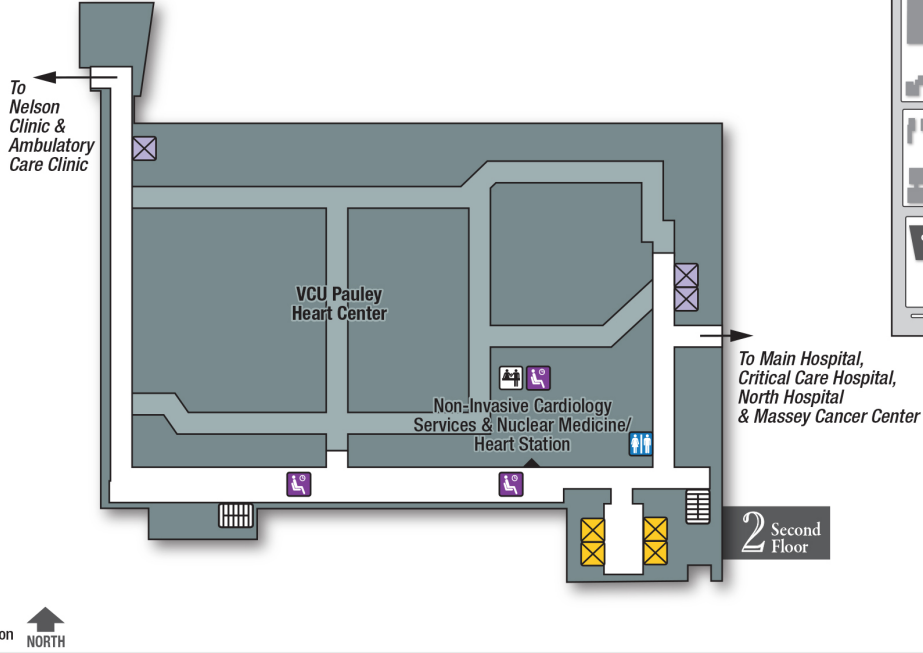

Nelson Clinic Third Floor

Nelson Clinic

Legend

- Elevators
 - Stairs
 - Restrooms
 - Waiting Area
 - Patient Registration
- ↑ NORTH

Nelson Clinic Fourth Floor

Nelson Clinic

Legend

- Elevators
 - Stairs
 - Restrooms
 - Waiting Area
 - Patient Registration
- ↑ NORTH

Gateway Building Ground Floor

Gateway Building

Legend

- Information
- Waiting Room
- Elevators
- Staff Elevators
- Stairs
- Restrooms
- Cafeteria/Dining
- ATM
- Live Music
- Valet
- You Are Here/
Kiosk Location

Gateway Building Second Floor

Gateway Building

Nelson Clinic Fifth Floor

Nelson Clinic

Legend

-  Elevators
 -  Stairs
 -  Restrooms
 -  Waiting Area
 -  Patient Registration
- ↑ NORTH

Nelson Clinic Sixth Floor

Nelson Clinic

Legend

- Elevators
 - Stairs
 - Restrooms
 - Waiting Area
 - Patient Registration
- ↑ NORTH

6 Sixth Floor

Nelson Clinic Seventh Floor

Nelson Clinic

Legend

- Elevators
 - Stairs
 - Restrooms
 - Waiting Area
 - Patient Registration
- NORTH